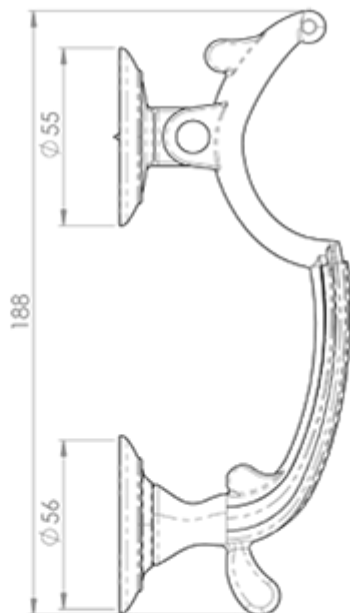

unique shape will enhance and add a distinguished feature to any door. Easily fitted and comes complete with fixing covers. Comes with a 10 year mechanical guarantee. Suitable for domestic use.

[Click here for care instructions](#)

Technical Details

© CARLISLE BRASS

M45

This drawing is the property of Carlisle Brass Limited, all design rights reserved

Specification