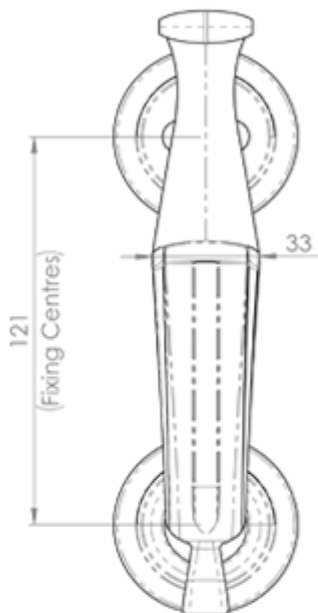

unique shape will enhance and add a distinguished feature to any door. Easily fitted and comes complete with fixing covers. Comes with a 10 year mechanical guarantee. Suitable for domestic use.

[Click here for care instructions](#)

Technical Details

© CARLISLE BRASS

M45

This drawing is the property of Carlisle Brass Limited, all design rights reserved

Specification