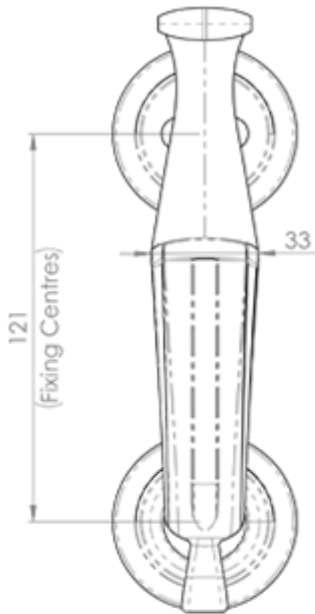

Doctor Knocker

Product Images

Description

Traditionally known as such to identify a doctors door. A luxurious heavyweight, hot forged solid brass door knocker in the Harley Street style. This unique shape will enhance and add a distinguished feature to any door. Easily fitted and comes complete with fixing covers. As long as the

Technical Details

© CARLISLE BRASS

M45

This drawing is the property of Carlisle Brass Limited, all design rights reserved

Specification

Additional Information

SKU	M45-PVD
Brands	Carlisle Brass
Finishes	Stainless Brass
Sizes	187 x 32mm Overall, 55mm Dia. Rose
Technical	5
Line Drawings	M45.PDF