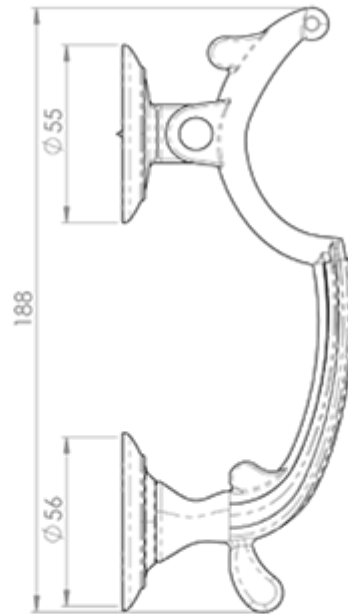

Doctor Knocker

Product Images

Description

Traditionally known as such to identify a doctors door. A luxurious heavyweight, hot forged solid brass door knocker in the Harley Street style. This unique shape will enhance and add a distinguished feature to any door. Easily fitted and comes complete with fixing covers. As long as the

Technical Details

© CARLISLE BRASS

M45

This drawing is the property of Carlisle Brass Limited, all design rights reserved

Specification

Additional Information

SKU	M45-PVD
Brands	Carlisle Brass
Finishes	Stainless Brass
Sizes	187 x 32mm Overall, 55mm Dia. Rose
Technical	5
Line Drawings	M45.PDF