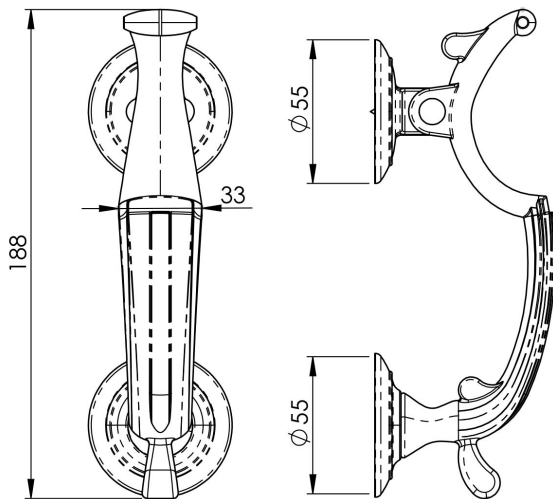

Doctor's Knocker

M45

Traditionally known as such to identify a doctors door. A luxurious heavyweight, hot forged solid brass door knocker in the Harley Street style. This unique shape will enhance and add a distinguished feature to any door. Easily fitted and comes complete with fixing covers.