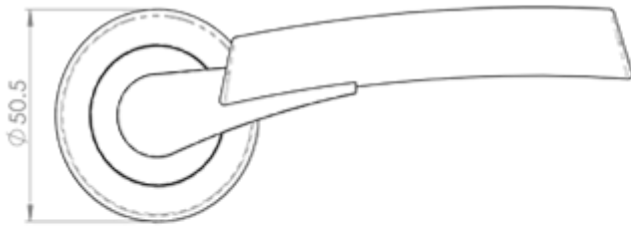

Serozzetta Valiant Lever on Rose

Product Images

Description

Lever on a concealed fix 2 part screw on round rose. A stunning eye catching design. The handle is slightly curved and the main grip sits in a raised position above the rest of the handle. The chamfered edge concealed fix rose reflects the attention to detail in this range. Comes with a 10 year mechanical guarantee and is Fire door rated. Suitable for domestic and commercial use.

Supplied with bolt through fixings and should be used in conjunction with BTL's and Eurospec locks.

Technical Details

SZM014

This drawing is the property of Carlsle Brass Limited, all design rights reserved

Specification

Additional Information

Short Description	Valiant Lever on Rose
SKU	SZM014
Brands	Serozzetta
Features	Screw on Rose
Technical	4,49
Line Drawings	SZM014.PDF
3D Animation	SZM014CPSN/SZM014CPSN.html