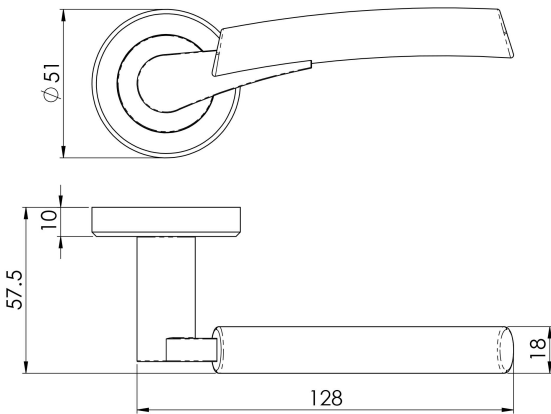

Serozzetta Valiant Lever on Rose

SZM014

Lever on a concealed fix 2 part screw on round rose. A stunning eye catching design. The handle is slightly curved and the main grip sits in a raised position above the rest of the handle. The chamfered edge concealed fix rose reflects the attention to detail in this range.