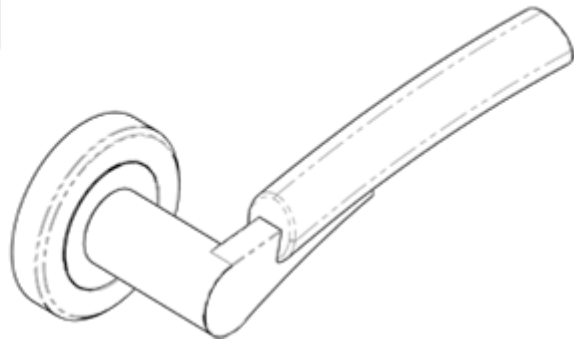

Serozzetta Valiant Lever on Rose

Product Images

Description

Lever on a concealed fix 2 part screw on round rose. A stunning eye catching design. The handle is slightly curved and the main grip sits in a raised position above the rest of the handle. The chamfered edge concealed fix rose reflects the attention to detail in this range. Comes with a 10 year mechanical guarantee and is Fire door rated. Suitable for domestic and commercial use.

Supplied with bolt through fixings and should be used in conjunction with BTL's and Eurospec locks.

Technical Details

SZM014

This drawing is the property of Carlsle Brass Limited, all design rights reserved

Specification

Additional Information

Short Description	Valiant Lever on Rose
SKU	SZM014
Brands	Serozzetta
Features	Screw on Rose
Technical	4,49
Line Drawings	SZM014.PDF
3D Animation	SZM014CPSN/SZM014CPSN.html