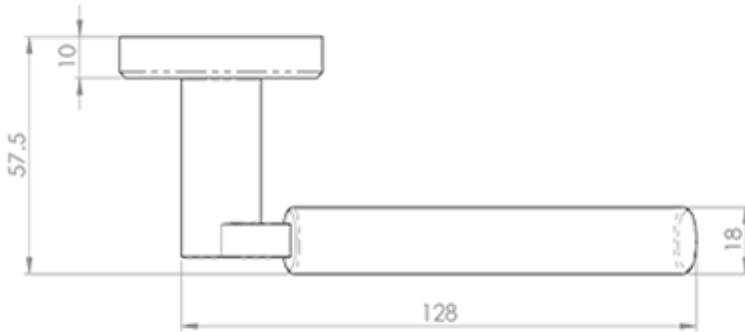

Serozzetta Valiant Lever on Rose

Product Images

Description

Lever on a concealed fix 2 part screw on round rose. A stunning eye catching design. The handle is slightly curved and the main grip sits in a raised position above the rest of the handle. The chamfered edge concealed fix rose reflects the attention to detail in this range. Comes with a 10 year mechanical guarantee and is Fire door rated. Suitable for domestic and commercial use.

Supplied with bolt through fixings and should be used in conjunction with BTL's and Eurospec locks.

Technical Details

SZM014

This drawing is the property of Carlsle Brass Limited, all design rights reserved

Specification

Additional Information

Short Description	Valiant Lever on Rose
SKU	SZM014
Brands	Serozzetta
Features	Screw on Rose
Technical	4,49
Line Drawings	SZM014.PDF
3D Animation	SZM014CPSN/SZM014CPSN.html