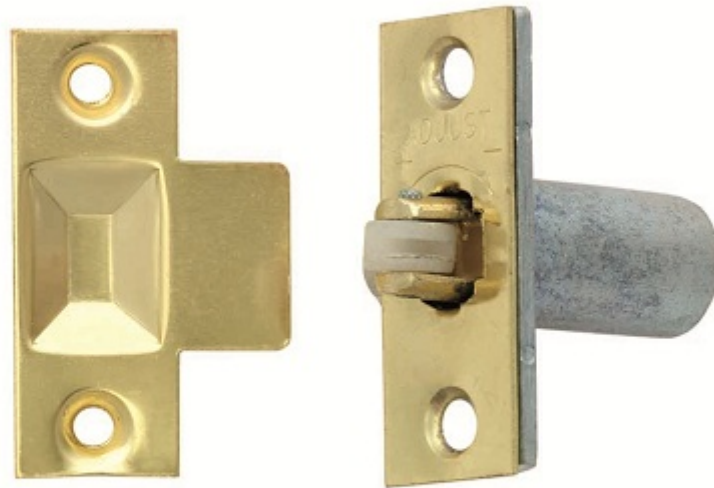

## Adjustable Roller Catch

### Product Images

---

### Description

---

Nylon wheel adjustable mortice roller bolt catch. Simple and easy to use, pull to open or and push to close the door. No need for operating handles. Used for cupboards, wardrobes and double room doors.

## Product Options

---

Finishes:	Electro Brassed
	Nickel Plate