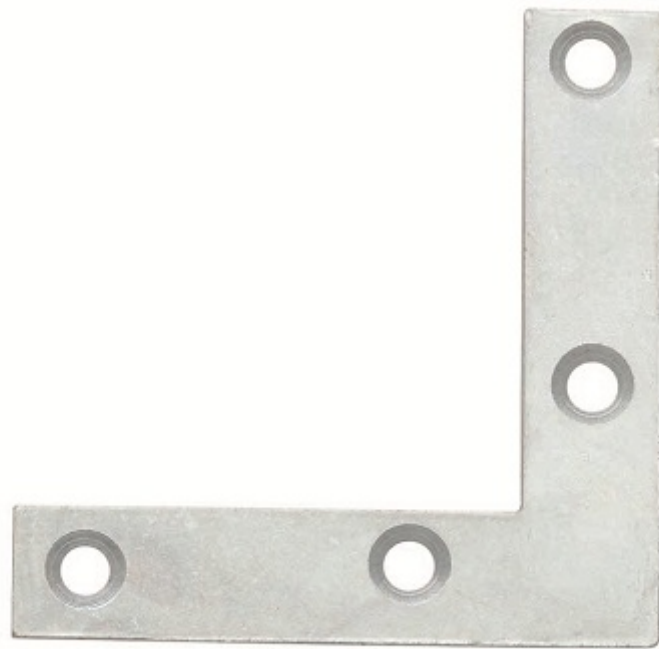

## Corner Plate - Pack

### Product Images

---

### Description

---

Flat L shape corner plate with four fixing point. A DIY necessity, essential to keep some handy just in case. Covers a vast multitude of tasks and fixes. Available in different sizes.

## Product Options

---

Finishes:	Bright Zinc Plated
Sizes:	50mm
	75mm
	63mm