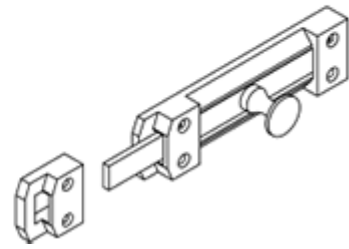

Top Slide Bolt

Product Images

Description

Smooth operation, positive location of the bolt when closed. Flat sliding barrel offering more security than a conventional barrel bolt. Surface fixing for easy installation. Available in various finishes and sizes.

Technical Details

CARLISLE BRASS
ISB100

This drawing is the property of Carlisle Brass Limited, all design rights reserved

Specification

Additional Information

Short Description	Top Slide Bolt
SKU	ISB
Brands	Carlisle Brass
Technical	4,49
Line Drawings	ISB100.PDF,ISB150.PDF

Product Options

Finishes:	Polished Chrome
	Polished Brass
	Satin Chrome
Sizes:	100mm
	150mm