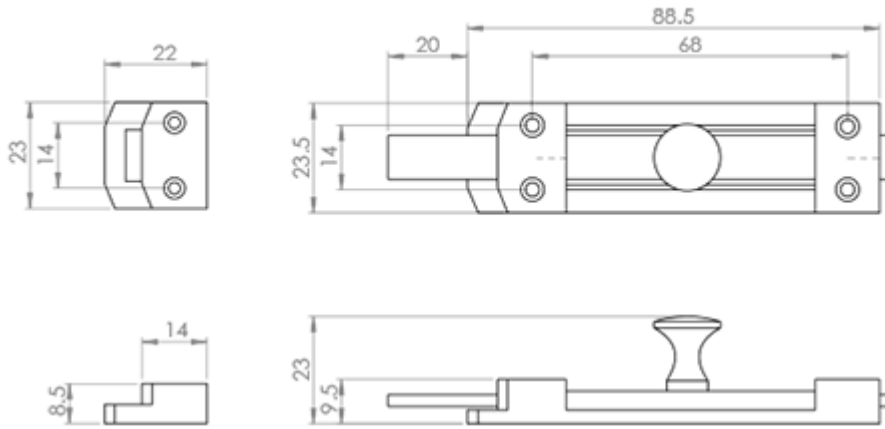

Top Slide Bolt

Product Images

Description

Smooth operation, positive location of the bolt when closed. Flat sliding barrel offering more security than a conventional barrel bolt. Surface fixing for easy installation. Available in various finishes and sizes.

Technical Details

CARLISLE BRASS
ISB100

This drawing is the property of Carlisle Brass Limited, all design rights reserved

Specification

Additional Information

Short Description	Top Slide Bolt
SKU	ISB
Brands	Carlisle Brass
Technical	4,49
Line Drawings	ISB100.PDF,ISB150.PDF

Product Options

Finishes:	Polished Chrome
	Polished Brass
	Satin Chrome
Sizes:	100mm
	150mm