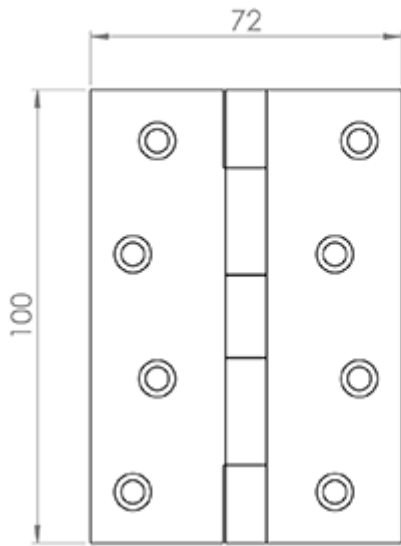

Narrow Pattern Butt Hinge Steel

Product Images

Description

Ideal for use on lightweight thin doors in domestic environments. Available in 2 sizes and different finishes.

Technical Details

© CARLISLE BRASS

1838100

This drawing is the property of Carlisle Brass Limited, all design rights reserved

Specification

Additional Information

SKU	183876
Brands	Carlisle Brass
Technical	4
Line Drawings	183876.PDF,1838100.PDF

Product Options

Finishes:	Electro Brassed
	Zinc Plate
	Satin Chrome
Sizes:	76mm x 50mm x 1.5mm
	102mm x 70mm