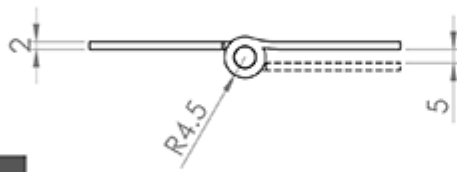

Narrow Pattern Butt Hinge Steel

Product Images

Description

Ideal for use on lightweight thin doors in domestic environments. Available in 2 sizes and different finishes.

Technical Details

© CARLISLE BRASS

1838100

This drawing is the property of Carlisle Brass Limited, all design rights reserved

Specification

Additional Information

SKU	183876
Brands	Carlisle Brass
Technical	4
Line Drawings	183876.PDF,1838100.PDF

Product Options

Finishes:	Electro Brassed
	Zinc Plate
	Satin Chrome
Sizes:	76mm x 50mm x 1.5mm
	102mm x 70mm