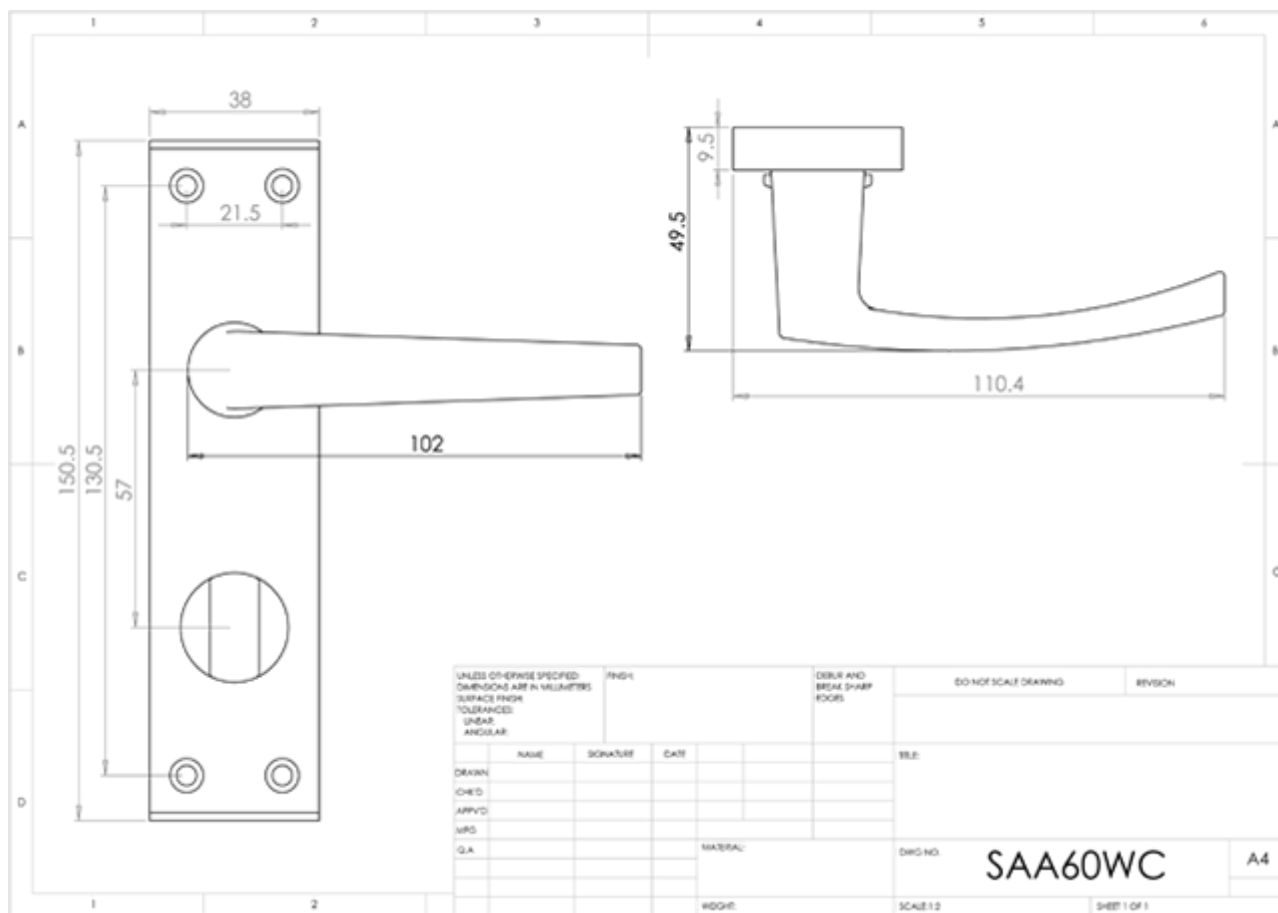

Aluminium MIAL Lever on bathroom / privacy backplate

Product Images

Description

Lever on bathroom / privacy backplate. Aluminium furniture. Straight lever on a rectangular backplate with black end inserts top and bottom

accentuating the satin finish. The backplate has four face fixing points for an easy and secure fitting. Comes with a 10 year mechanical guarantee and is Fire door rated. Suitable for domestic and commercial.

Technical Details

Specification

Additional Information

SKU	SAA60WC
Brands	Eurospec
Finishes	Satin Anodised Aluminium
Options	Bathroom
Sizes	150 x 38mm Backplate
Technical	4,25,49
Line Drawings	SAA60WC.PDF
Unit of Sale	Pair