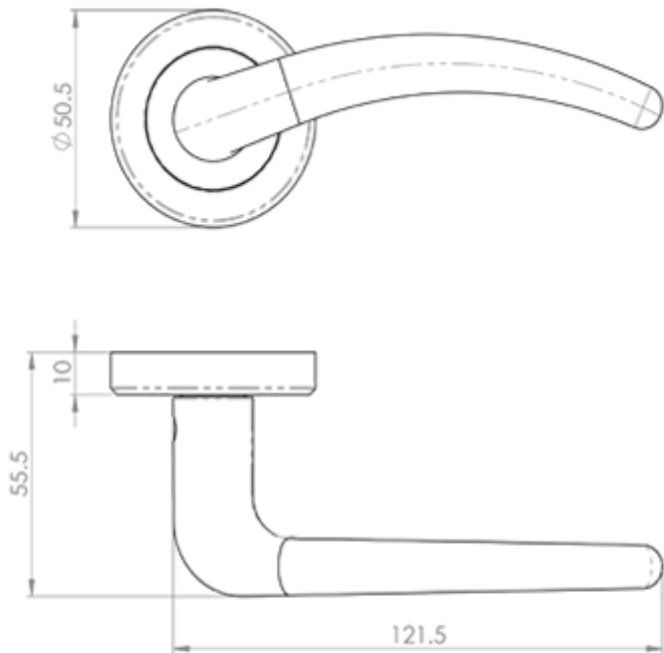

Serozzetta Luna Lever on Round Rose

Product Images

Description

Lever on a concealed fix 2 part screw on round rose. The Luna lever features a smooth shape that is curved and thins out towards the end. This

ergonomic design ensures the utmost comfort and ease of use. The chamfered edge concealed fix rose reflects the attention to detail in this range. Comes with a 10 year mechanical guarantee and is Fire door rated. Suitable for domestic and commercial use.

Technical Details

SZM100

This drawing is the property of Carlisle Brass Limited, all design rights reserved

Specification

Additional Information

SKU	SZM100-SC
Brands	Serozzetta
Finishes	Satin Chrome
Sizes	50mm Dia.
Features	Screw on Rose
Technical	4,25
Line Drawings	SZM100.PDF