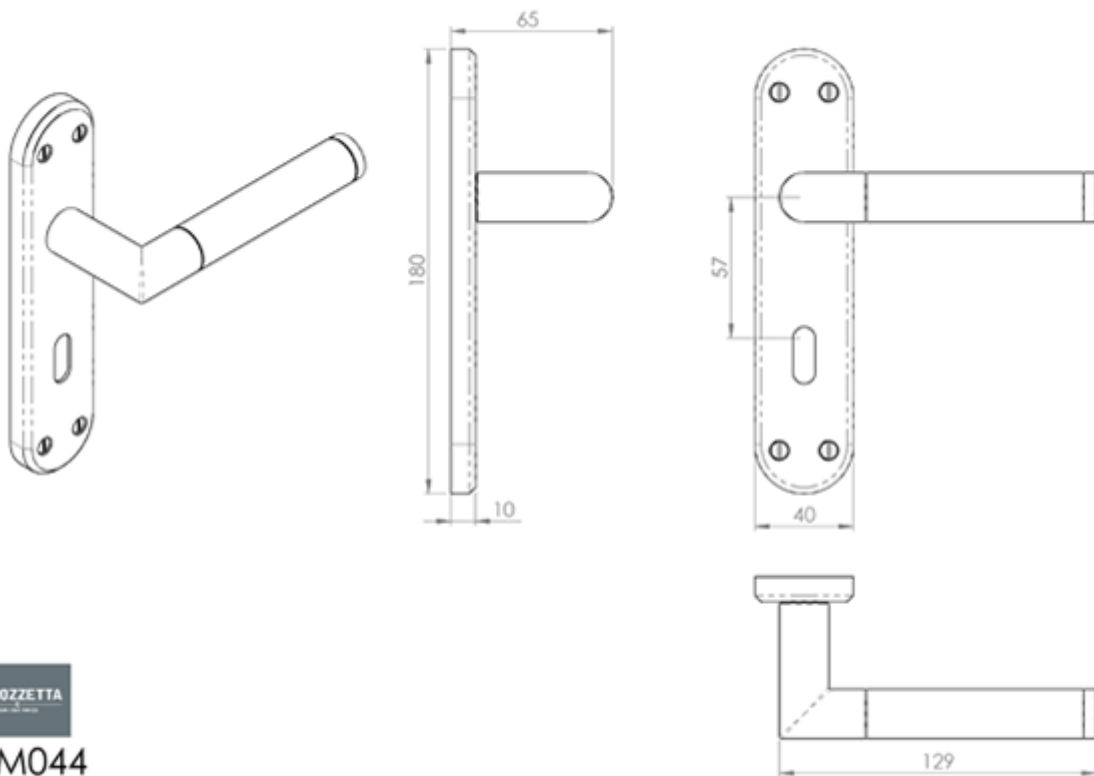

Serozzetta Scope Lever on Lock Backplate

Product Images

Description

Lever on lock backplate. The Scope lever is a round bar sectional lever with a mitred corner sitting on a rounded shaped backplate. A favoured choice within the Serozzetta range, the timeless design is guaranteed to suit both the home and office. environment. Comes with a 10 year mechanical guarantee and is Fire door rated. Suitable for domestic and commercial use.

[Click here for care instructions](#)

Technical Details

SZM044

This drawing is the property of Carislo Brass Limited, all design rights reserved

Specification

Additional Information

Short Description	Scope Lever on Lock Backplate
SKU	SZM044CP
Barcode	5050245151659
Brands	Serozzetta
Finishes	Polished Chrome
Options	Lock Profile
Sizes	180mm x 40mm Backplate
Technical	4,25
Line Drawings	SZM044.PDF
Unit of Sale	Pair