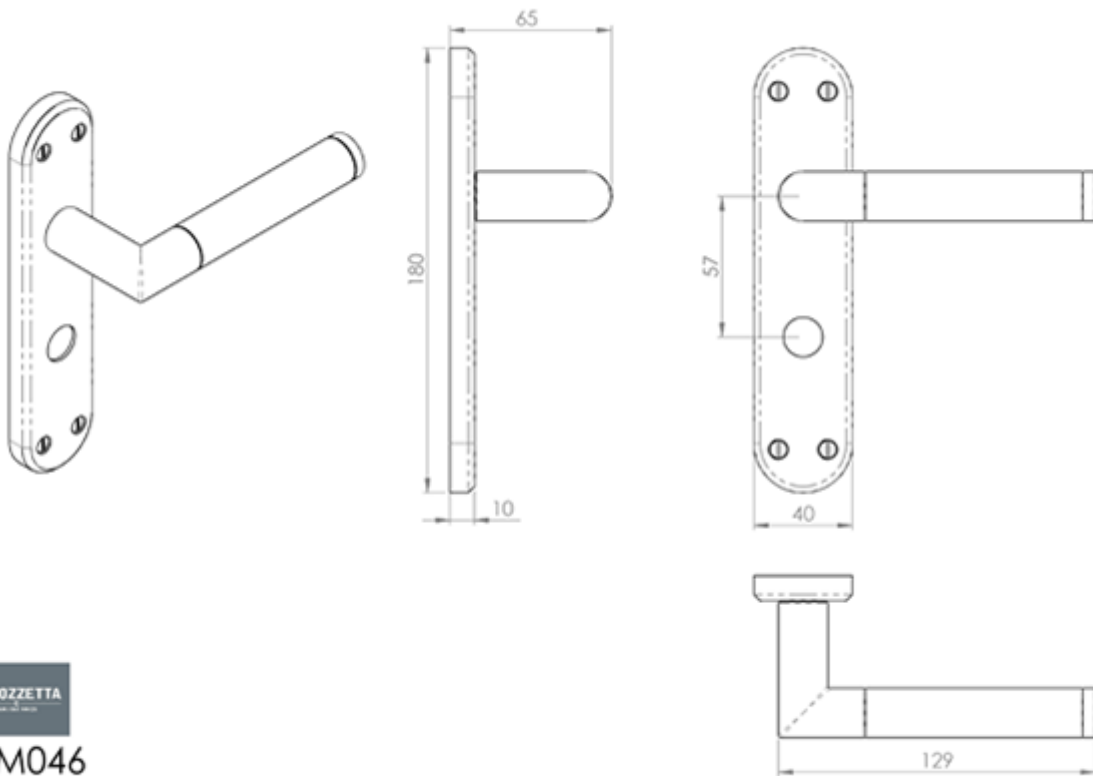

Serozzetta Scope Lever on WC Backplate

Product Images

Description

Lever on bathroom backplate. The Scope lever is a round bar sectional lever with a mitred corner sitting on a rounded shaped backplate. A favoured

Technical Details

SZM046

This drawing is the property of Carisle Brass Limited, all design rights reserved

Specification

Additional Information

SKU	SZM046-CPSN
Brands	Serozzetta
Finishes	Polished Chrome Satin Nickel
Options	Bathroom
Sizes	180mm x 40mm Backplate
Technical	4,25
Line Drawings	SZM046.PDF