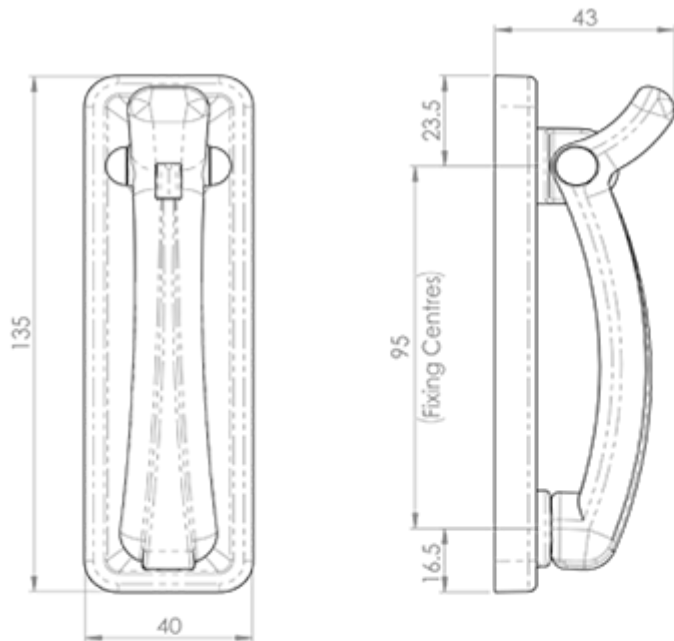

Door Knocker on Backplate

Product Images

Description

A chunky smooth line door knocker mounted on a slimline backplate. The knocker has etched lines on the front accentuating the subtle contours. A

modern knocker for contemporary settings. Comes with a 10 year mechanical guarantee. Suitable for domestic use.

Technical Details

 CARLISLE BRASS

M46

This drawing is the property of Carlisle Brass Limited, all design rights reserved

Specification

Additional Information

SKU	M46FB
Brands	Carlisle Brass
Finishes	Florentine Bronze
Sizes	135 x 40mm Backplate, 95mm Centres
Technical	4
Line Drawings	M46.PDF