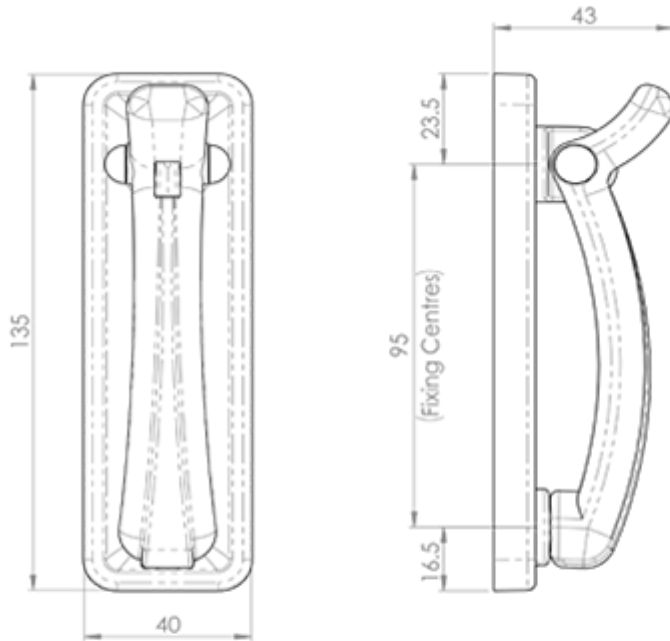

Door Knocker on Backplate

Product Images

Description

A chunky smooth line door knocker mounted on a slimline backplate. The knocker has etched lines on the front accentuating the subtle contours. A modern knocker for contemporary settings. Comes with a 10 year mechanical guarantee. Suitable for domestic use.

Discontinued once stocks have gone

Technical Details

© CARLISLE BRASS

M46

This drawing is the property of Carlisle Brass Limited, all design rights reserved

Specification

Additional Information

Short Description	Door Knocker on Backplate
SKU	M46
Brands	Carlisle Brass
Finishes	Polished Brass
Sizes	135 x 40mm Backplate, 95mm Centres
Technical	4
Line Drawings	M46.PDF
Unit of Sale	Each