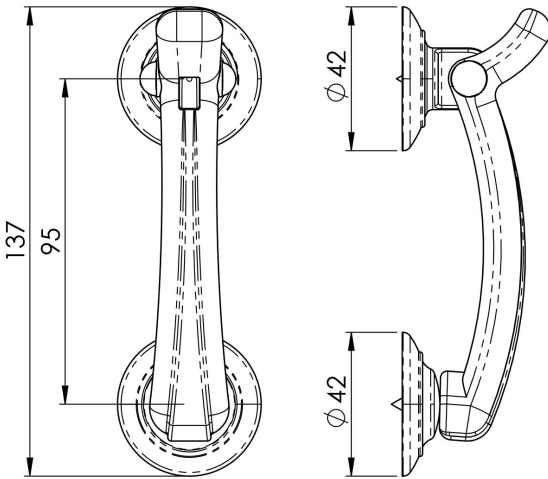

Door Knocker on Rose

M43CP

A chunky smooth line door knocker mounted on a two round roses. The knocker has etched lines on the front accentuating the subtle contours. A modern knocker for contemporary settings. Comes with a 10 year mechanical guarantee.