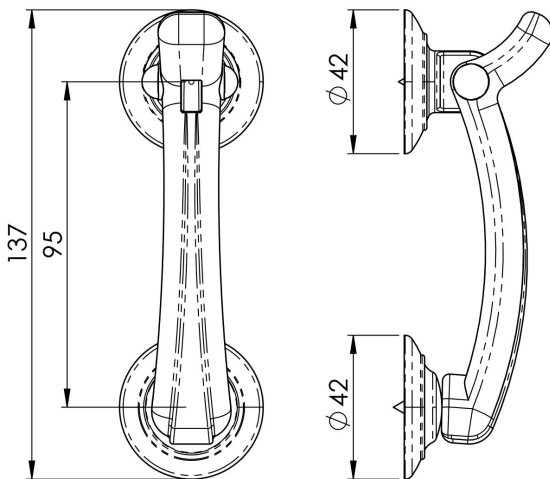

## Door Knocker on Rose

M43SC

A chunky smooth line door knocker mounted on a two round roses. The knocker has etched lines on the front accentuating the subtle contours. A modern knocker for contemporary settings. Comes with a 10 year mechanical guarantee.