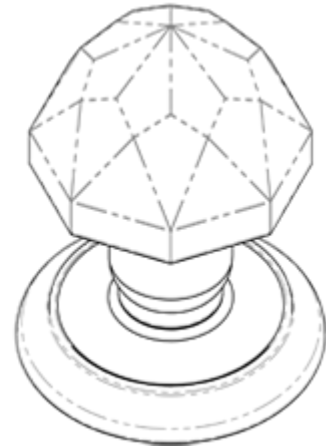

Glass Mortice Knob

Product Images

Description

Glass mortice knob on rose. A multi faceted dome shape knob rising to a central pinnacle sitting on tiered round rose. The knob is mounted on a concealed fix rose thus no fixings are visible. Full of sparkle and elegance; it will give a grandiose touch to any interior.

Technical Details

**Carlisle
BRASS**

GK001

This drawing is the property of Carlisle Brass Limited, all design rights reserved

Specification

Additional Information

Short Description	Glass Mortice Knob
SKU	GK001
Brands	Carlisle Brass
Technical	4,49
Line Drawings	GK001..PDF

Product Options

Finishes: Polished Brass

Polished Chrome

Sizes: 65mm Dia. Rose, 60mm Dia. Knob, 65mm Projection