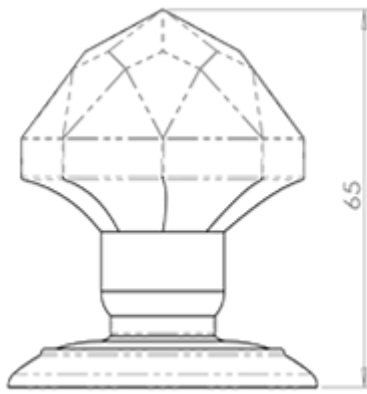

Glass Mortice Knob

Product Images

Description

Glass mortice knob on rose. A multi faceted dome shape knob rising to a central pinnacle sitting on tiered round rose. The knob is mounted on a concealed fix rose thus no fixings are visible. Full of sparkle and elegance; it will give a grandiose touch to any interior.

Technical Details

**Carlisle
BRASS**

GK001

This drawing is the property of Carlisle Brass Limited, all design rights reserved

Specification

Additional Information

Short Description	Glass Mortice Knob
SKU	GK001
Brands	Carlisle Brass
Technical	4,49
Line Drawings	GK001..PDF

Product Options

Finishes: Polished Brass

Polished Chrome

Sizes: 65mm Dia. Rose, 60mm Dia. Knob, 65mm Projection