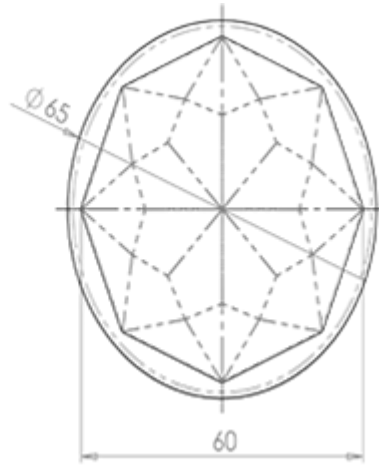

Glass Mortice Knob

Product Images

Description

Glass mortice knob on rose. A multi faceted dome shape knob rising to a central pinnacle sitting on tiered round rose. The knob is mounted on a concealed fix rose thus no fixings are visible. Full of sparkle and elegance; it will give a grandiose touch to any interior.

Technical Details

**Carlisle
BRASS**

GK001

This drawing is the property of Carlisle Brass Limited, all design rights reserved

Specification

Additional Information

Short Description	Glass Mortice Knob
SKU	GK001
Brands	Carlisle Brass
Technical	4,49
Line Drawings	GK001..PDF

Product Options

Finishes: Polished Brass

Polished Chrome

Sizes: 65mm Dia. Rose, 60mm Dia. Knob, 65mm Projection