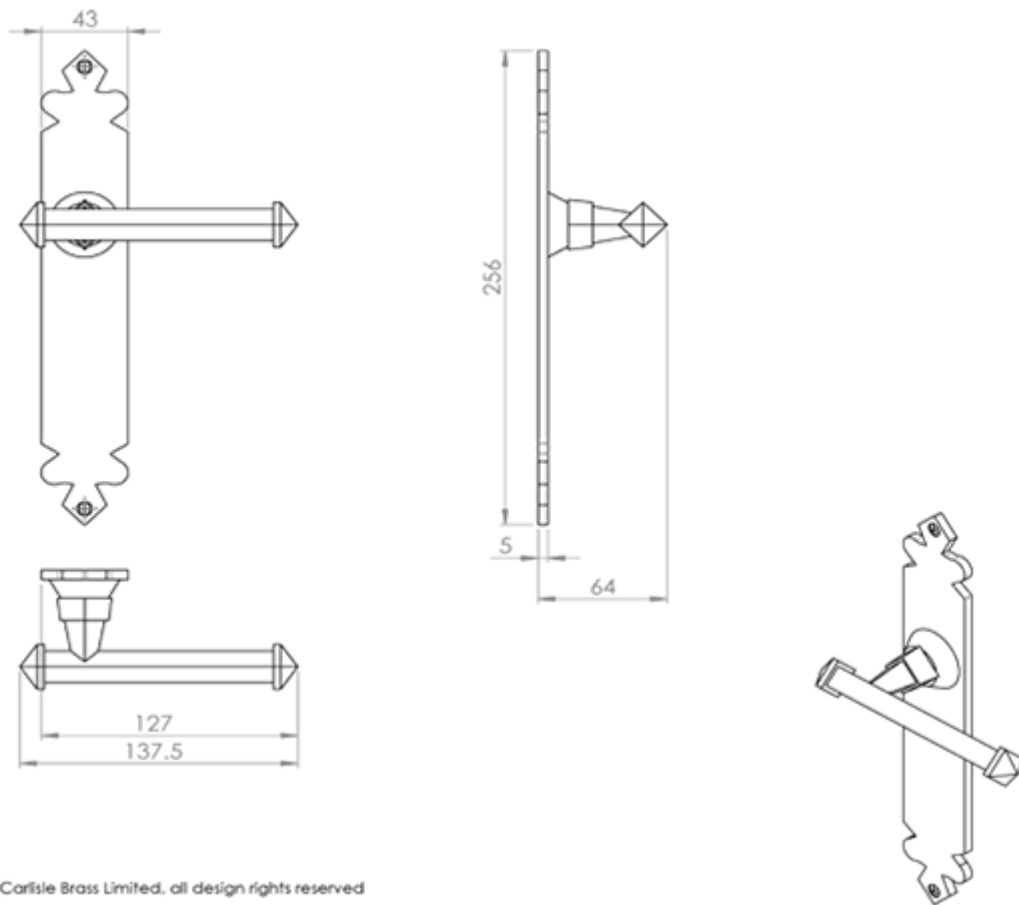

Description

Lever on latch backplate. Square straight lever with pinnacle ends. The handle sits on a rectangular backplate with Tudor motifs top and bottom. The rustic old fashioned styling is more suitable for period properties. To create this unique finish, it is electro plated and then stove lacquered making it extremely durable both internally and externally. If a natural metal look with a virtually maintenance free finish is required, then this pewter effect is the logical choice. Comes with a 10 year mechanical guarantee. Please note this is not suitable for coastal locations.

[Click here for care instructions](#)

Discontinued once stocks have gone

Technical Details

Specification