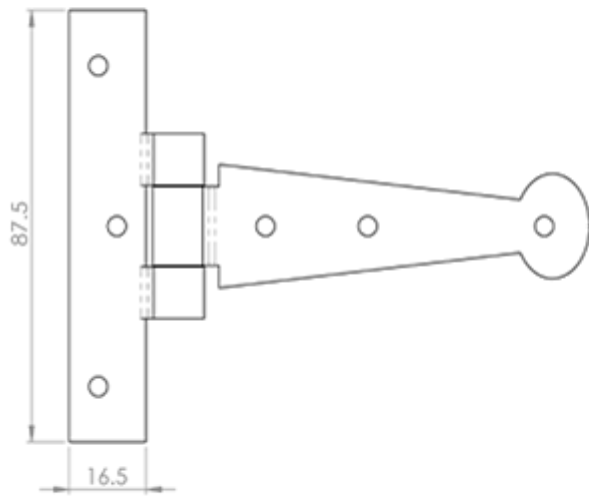

Hand Forged Beeswax Bean T Hinge

Product Images

Description

Hand forged antique style bean tee hinge. The arm narrows slightly towards the oval shaped end. These robust hinges are available in 5 sizes. Ideal for internal doors and cupboards. Heavier doors should consider using three hinges per door. Ideally used in period properties to create that olde world feeling. The Beeswax finish is the simple, age-old combination of hand forged fired metal finished with wax. The product will acquire its own unique patina over years of use. Comes with a 10 year mechanical guarantee. Not suitable for external use.

Technical Details

BW5515A

This drawing is the property of Carlisle Brass Limited, all design rights reserved

Specification

Additional Information

SKU	BW5515
Brands	Ludlow Foundries
Features	Pair
Technical	4
Line Drawings	BW5515A..PDF,BW5515B..PDF,BW5515C..PDF,BW5515D.PDF,BW5515E..PDF

Product Options

Finishes:	Beeswax
Sizes:	108mm Overall Length
	455mm Overall Length
	380mm Overall Length
	305mm Overall Length
	153mm Overall Length