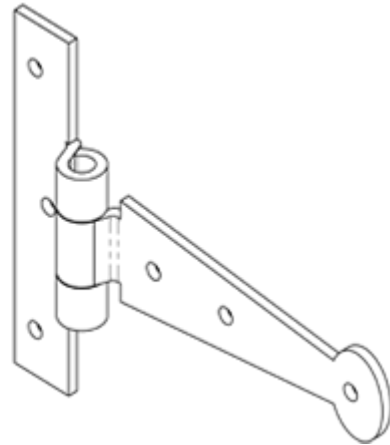

Hand Forged Beeswax Bean T Hinge

Product Images

Description

Hand forged antique style bean tee hinge. The arm narrows slightly towards the oval shaped end. These robust hinges are available in 5 sizes. Ideal for internal doors and cupboards. Heavier doors should consider using three hinges per door. Ideally used in period properties to create that olde world feeling. The Beeswax finish is the simple, age-old combination of hand forged fired metal finished with wax. The product will acquire its own unique patina over years of use. Comes with a 10 year mechanical guarantee. Not suitable for external use.

Technical Details

BW5515A

This drawing is the property of Carlisle Brass Limited, all design rights reserved

Specification

Additional Information

SKU	BW5515
Brands	Ludlow Foundries
Features	Pair
Technical	4
Line Drawings	BW5515A..PDF,BW5515B..PDF,BW5515C..PDF,BW5515D.PDF,BW5515E..PDF

Product Options

Finishes:	Beeswax
Sizes:	108mm Overall Length
	455mm Overall Length
	380mm Overall Length
	305mm Overall Length
	153mm Overall Length