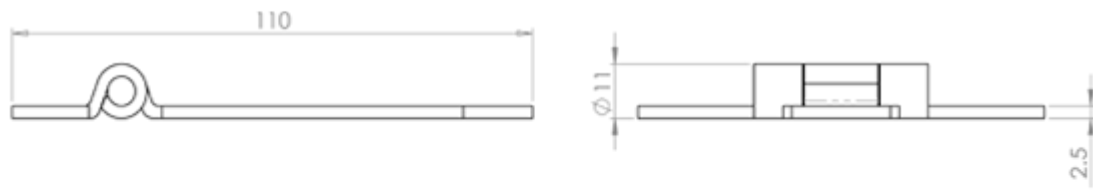

BW5515A

This drawing is the property of Carlisle Brass Limited, all design rights reserved

Specification

Additional Information

SKU	BW5515
Brands	Ludlow Foundries
Features	Pair
Technical	4
Line Drawings	BW5515A..PDF,BW5515B..PDF,BW5515C..PDF,BW5515D.PDF,BW5515E..PDF