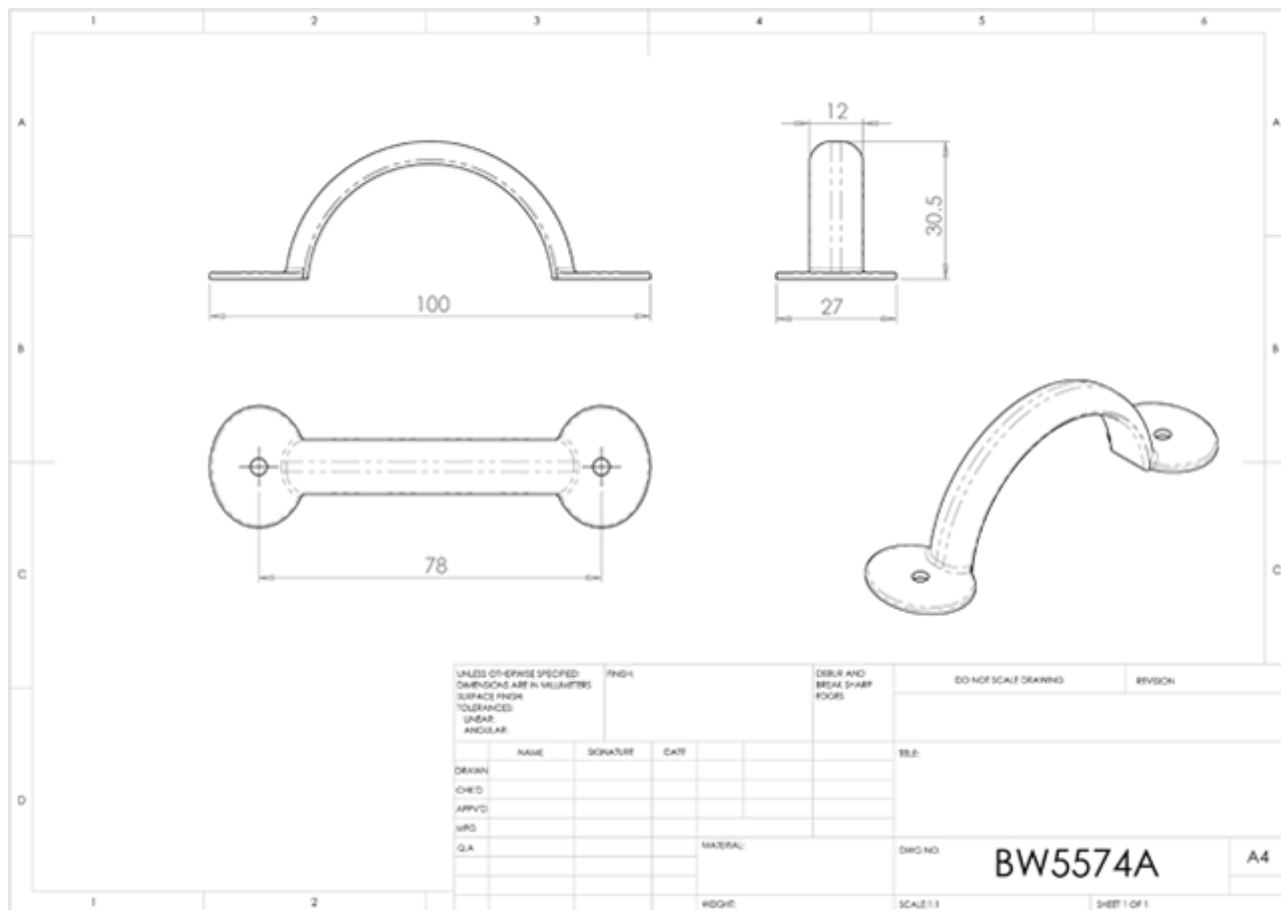

Hand Forged Beeswax Bean D Handle

Product Images

Description

Hand forged arched D handle on flat oval shaped ends. Best suited to period properties or restoration projects on cottages, listed buildings and country homes. The Beeswax finish is the simple, age-old combination of hand forged fired metal finished with wax. The product will acquire its own unique patina over years of use. Comes with a 10 year mechanical guarantee. Not suitable for external use.

Technical Details

Specification

Additional Information

SKU	BW5574A
Brands	Ludlow Foundries
Finishes	Beeswax
Sizes	100mm
Technical	4
Line Drawings	BW5574A.PDF