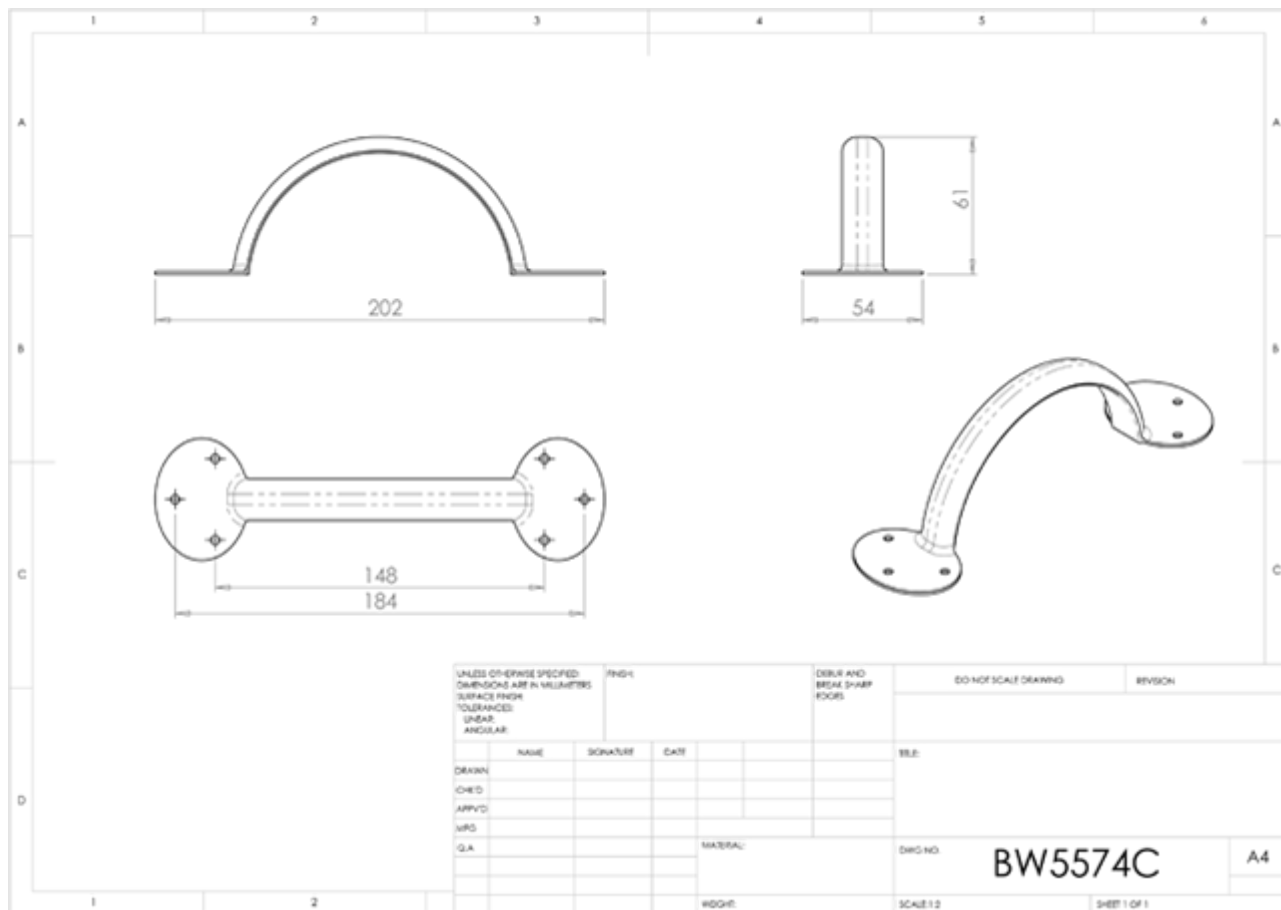

### Product Images

---

## Technical Details

## Specification

## Additional Information

SKU	BW5574C
Brands	Ludlow Foundries
Finishes	Beeswax
Sizes	196mm
Technical	4
Line Drawings	BW5574C.PDF