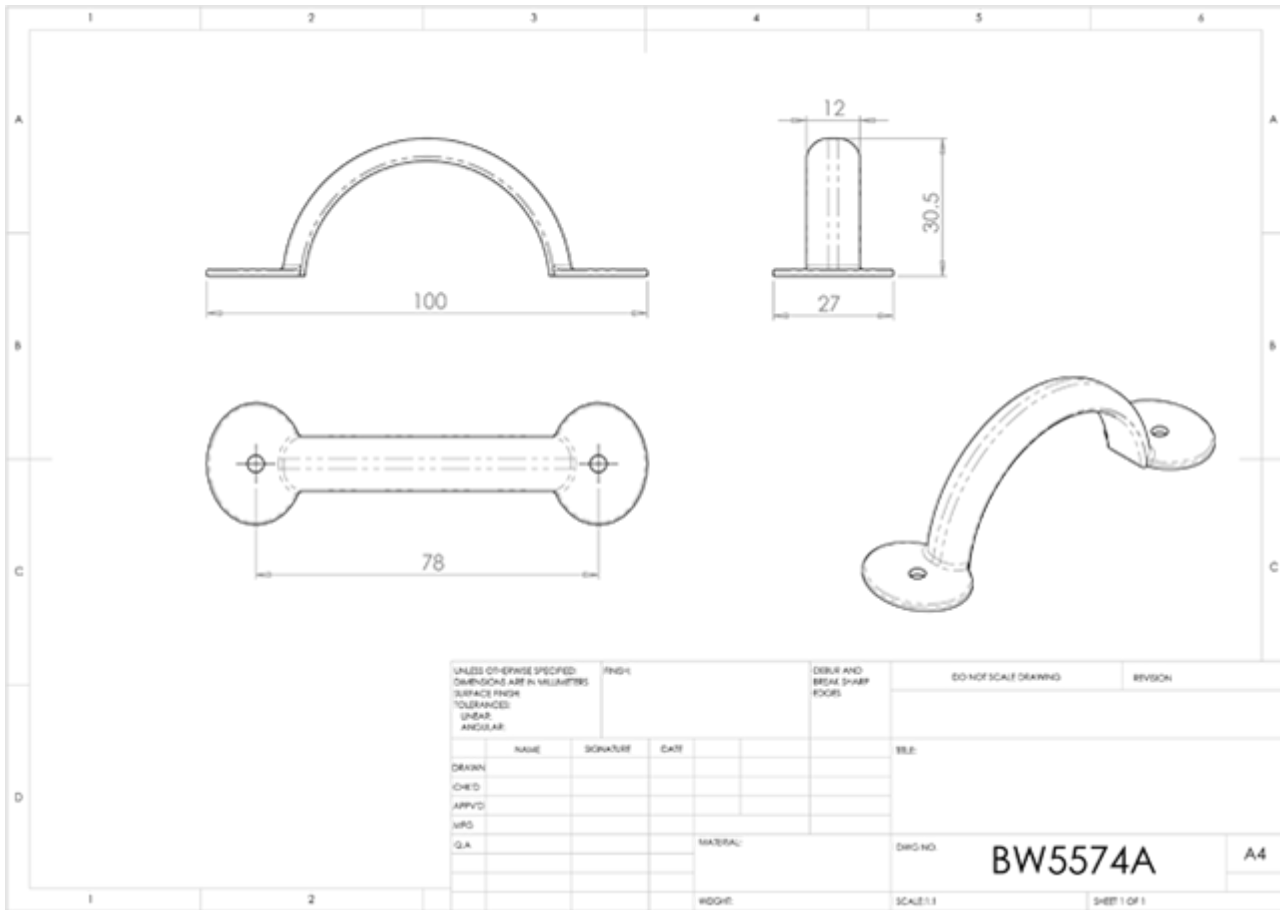

Hand Forged Beeswax Bean D Handle

Product Images

Description

Hand forged arched D handle on flat oval shaped ends. Available in 3 sizes. Best suited to period properties or restoration projects on cottages, listed buildings and country homes. The Beeswax finish is the simple, age-old combination of hand forged fired metal finished with wax. The product will acquire its own unique patina over years of use. Not suitable for external use.

[Click here for care instructions](#)

Discontinued once stocks have gone

Technical Details

Specification

Additional Information

Short Description	Bean D Handle
SKU	BW5574
Brands	Ludlow Foundries
Technical	4
Line Drawings	BW5574A.PDF,BW5574B.PDF,BW5574C.PDF

Product Options

Finishes:	Beeswax
Sizes:	100mm
	196mm
	150mm