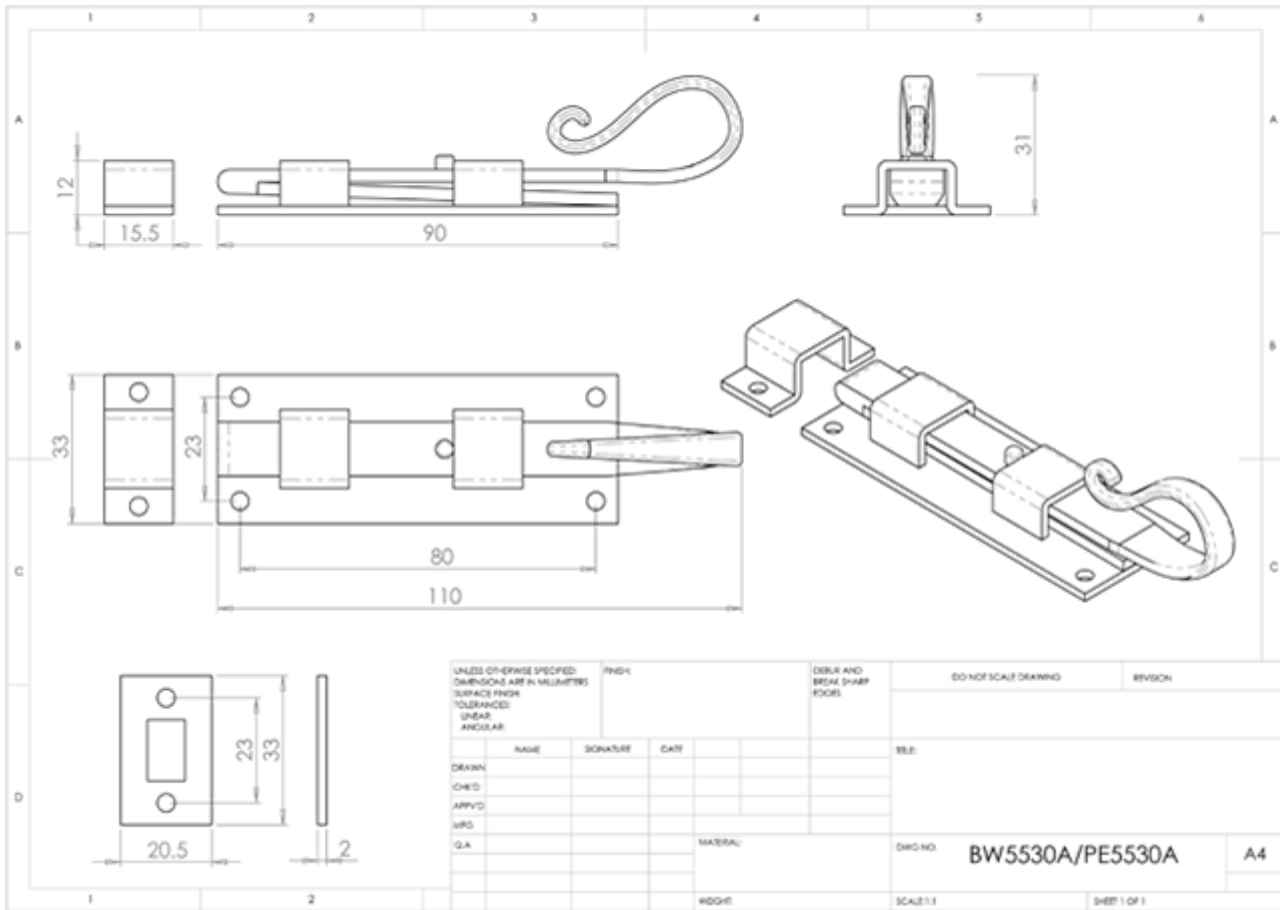

Hand Forged Pewter Shepherds Crook Straight Bolt

Product Images

Description

A straight style door bolt individually hand forged using traditional blacksmith methods. The upraised formed pull handle is curled in the shape of a shepherds crook giving a positive grip in use. The rustic old fashioned styling is more suitable for period properties. To create this unique finish, it is electro plated and then stove lacquered making it extremely durable both internally and externally. If a natural metal look with a virtually maintenance free finish is required, then this pewter effect is the logical choice. Comes with a 10 year mechanical guarantee. Available in 2 sizes.

Technical Details

Specification

Additional Information

SKU	PE5530
Brands	Ludlow Foundries
Technical	4
Line Drawings	PE5530A.PDF, PE5530B.PDF

Product Options

Finishes:	Pewter Effect
Sizes:	90mm x 33mm
	150mm x 43mm