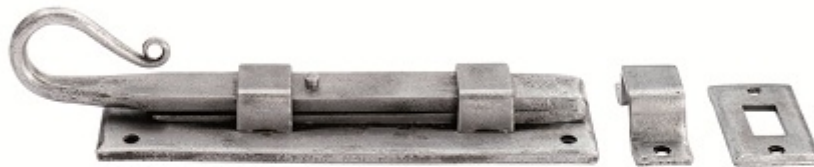

Hand Forged Pewter Shepherds Crook Straight Bolt

Product Images

Description

A straight style door bolt individually hand forged using traditional blacksmith methods. The upraised formed pull handle is curled in the shape of a shepherds crook giving a positive grip in use. The rustic old fashioned styling is more suitable for period properties. To create this unique finish, it is electro plated and then stove lacquered making it extremely durable both internally and externally. If a natural metal look with a virtually maintenance free finish is required, then this pewter effect is the logical choice. Comes with a 10 year mechanical guarantee. Available in 2 sizes.

Technical Details

Specification

Additional Information

SKU	PE5530
Brands	Ludlow Foundries
Technical	4
Line Drawings	PE5530A.PDF, PE5530B.PDF

Product Options

Finishes:	Pewter Effect
Sizes:	90mm x 33mm
	150mm x 43mm