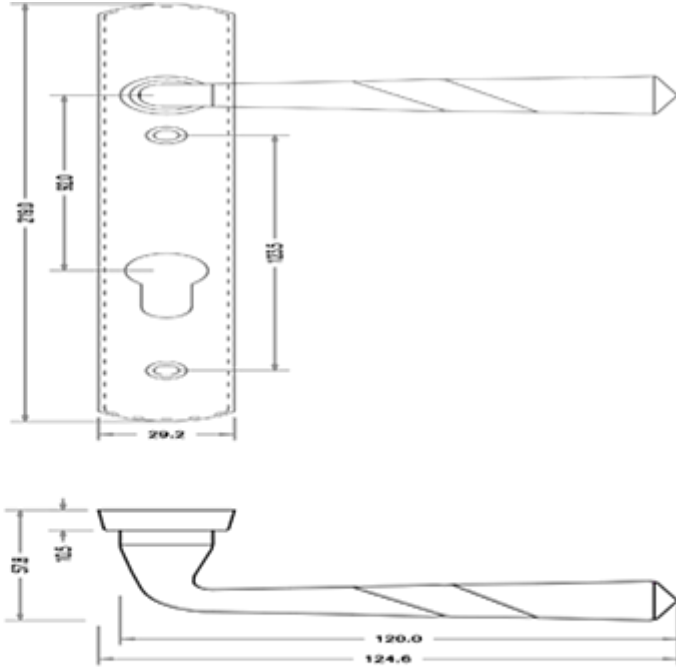

### Description

---

Straight lever on narrow backplate. Euro profile 92mm c/c. This straight square bar lever increases in dimension towards its end and comes with a twist,

literally. The twisted middle section feature highlights the handle and provides a positive grip in operation. The rustic old fashioned styling is more suitable for period properties. To create this unique finish, it is electro plated and then stove lacquered making it extremely durable both internally and externally. If a natural metal look with a virtually maintenance free finish is required, then this pewter effect is the logical choice. Comes with a 10 year mechanical guarantee.

### Technical Details

---

Chris Thomas

Drawing No.	PE56NP92
Scale 1:2	13.06.12 Rev. A

### Specification

---

## Additional Information

---

SKU	PE56NP92
Brands	Ludlow Foundries
Finishes	Pewter Effect
Sizes	219mm x 29mm
Features	Unsprung
Technical	4
Line Drawings	PE56NP92.PDF