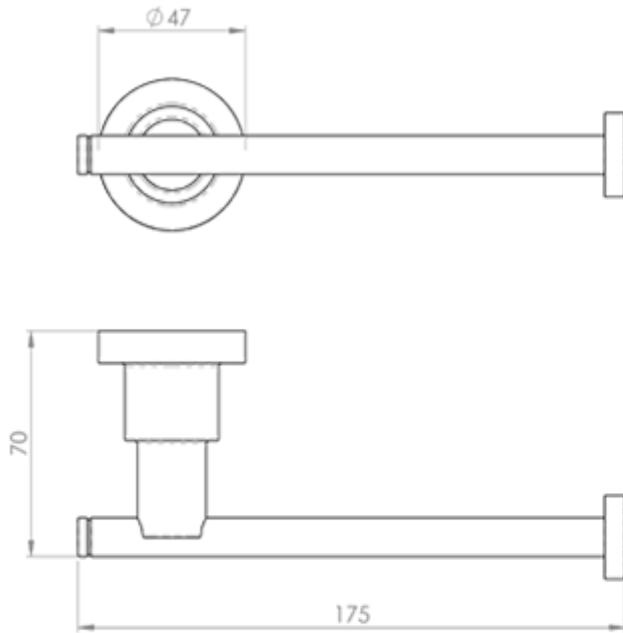

Mezzo Toilet Paper Holder

Product Images

Description

A simple toilet paper holder design. The straight round bar is recessed into a pedestal and secured onto a concealed fix rose. Deleau LV, a contemporary

modern range of stylish polished chrome bathroom fittings. Each component comes with fixing screws, wallplugs and concealed fixing plate. Deleau (from the French meaning water) is the architectural quality range of bathroom ancillary products. A luxurious style evoking elegance and finesse, making a wonderful addition to grace any bathroom. Suitable for domestic and commercial use.

Technical Details

LV07

This drawing is the property of Carlisle Brass Limited, all design rights reserved

Specification

Additional Information

SKU	LV07CP
Brands	De'Leau
Finishes	Polished Chrome
Sizes	48mm Height, 170mm Width, 70mm Projection
Technical	4
Line Drawings	LV07.PDF