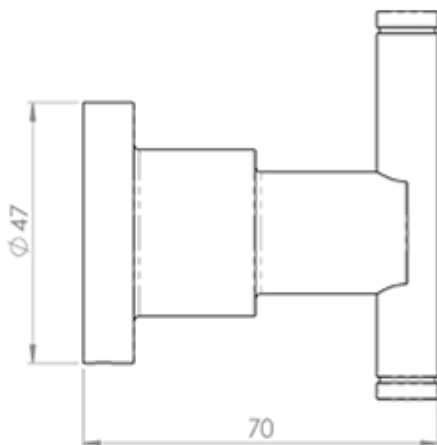

chrome bathroom fittings. Each component comes with fixing screws, wallplugs and concealed fixing plate. Deleau (from the French meaning water) is the architectural quality range of bathroom ancillary products. A luxurious style evoking elegance and finesse, making a wonderful addition to grace any bathroom. Suitable for domestic and commercial use.

Technical Details

LV02

This drawing is the property of Carlisle Brass Limited, all design rights reserved

Specification