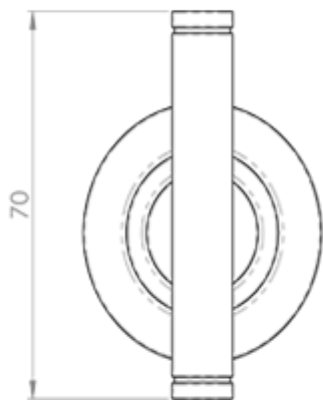

chrome bathroom fittings. Each component comes with fixing screws, wallplugs and concealed fixing plate. Deleau (from the French meaning water) is the architectural quality range of bathroom ancillary products. A luxurious style evoking elegance and finesse, making a wonderful addition to grace any bathroom. Suitable for domestic and commercial use.

Technical Details

LV02

This drawing is the property of Carlisle Brass Limited, all design rights reserved

Specification