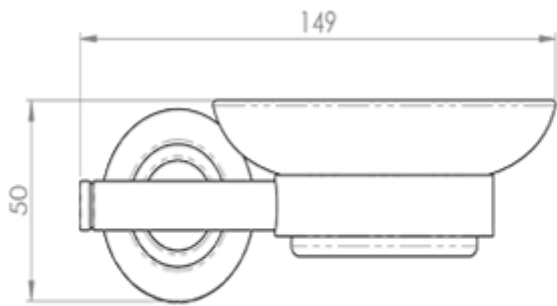

Mezzo Soap Dish and Holder

Product Images

Description

A deep curved soap dish housed in a retaining circular ring. The support shaft is recessed into a pedestal and secured onto a concealed fix rose. Deleau LV, a contemporary modern range of stylish polished chrome bathroom fittings. Each component comes with fixing screws, wallplugs and concealed fixing plate. Deleau (from the French meaning water) is the architectural quality range of bathroom ancillary products. A luxurious style evoking elegance and finesse, making a wonderful addition to grace any bathroom. Suitable for domestic and commercial use.

Technical Details

LV13

This drawing is the property of Carlisle Brass Limited, all design rights reserved

Specification

Additional Information

SKU	LV13-CP
Brands	De'Leau
Finishes	Polished Chrome
Sizes	52mm Height, 145mm Width, 120mm Projection
Technical	4
Line Drawings	LV13.PDF