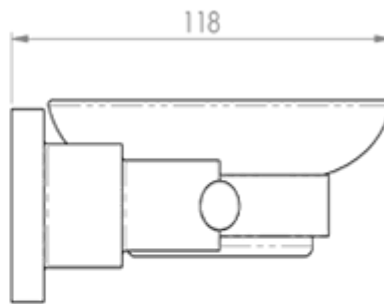

LV13

This drawing is the property of Carlisle Brass Limited, all design rights reserved

Specification

Additional Information

Short Description	DeLeau LV Soap Dish and Holder
SKU	LV13CP
Brands	Carlisle Brass
Finishes	Polished Chrome
Sizes	52mm Height, 145mm Width, 120mm Projection
Technical	4
Line Drawings	LV13.PDF
Unit of Sale	Each