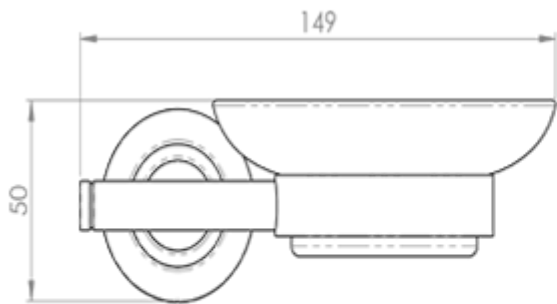

LV13

This drawing is the property of Carlisle Brass Limited, all design rights reserved

Specification

Additional Information

Short Description	DeLeau LV Soap Dish and Holder
SKU	LV13CP
Brands	Carlisle Brass
Finishes	Polished Chrome
Sizes	52mm Height, 145mm Width, 120mm Projection
Technical	4
Line Drawings	LV13.PDF
Unit of Sale	Each