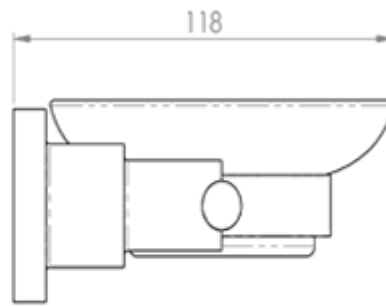

Mezzo Soap Dish and Holder

Product Images

Description

A deep curved soap dish housed in a retaining circular ring. The support shaft is recessed into a pedestal and secured onto a concealed fix rose. Deleau LV, a contemporary modern range of stylish polished chrome bathroom fittings. Each component comes with fixing screws, wallplugs and concealed fixing plate. Deleau (from the French meaning water) is the architectural quality range of bathroom ancillary products. A luxurious style evoking elegance and finesse, making a wonderful addition to grace any bathroom. Suitable for domestic and commercial use.

Technical Details

LV13

This drawing is the property of Carlisle Brass Limited, all design rights reserved

Specification

Additional Information

SKU	LV13-CP
Brands	De'Leau
Finishes	Polished Chrome
Sizes	52mm Height, 145mm Width, 120mm Projection
Technical	4
Line Drawings	LV13.PDF