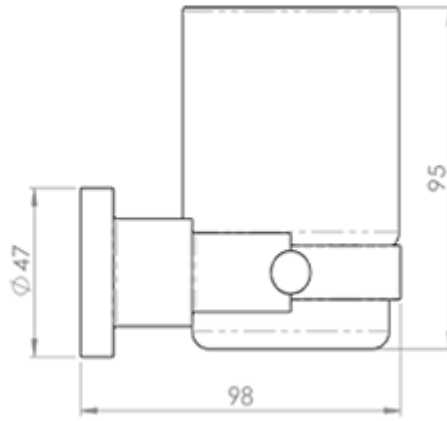

LV12

This drawing is the property of Carlisle Brass Limited, all design rights reserved

Specification

Additional Information

Short Description	DeLeau LV Single Tumbler Holder
SKU	LV12CP
Brands	De'Leau
Finishes	Polished Chrome
Sizes	95mm Height, 125mm Width, 70mm Projection
Technical	4
Line Drawings	LV12.PDF
Unit of Sale	Each