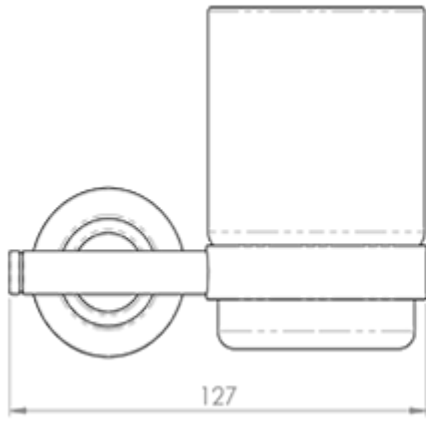

LV12

This drawing is the property of Carlisle Brass Limited, all design rights reserved

Specification

Additional Information

Short Description	DeLeau LV Single Tumbler Holder
SKU	LV12CP
Brands	De'Leau
Finishes	Polished Chrome
Sizes	95mm Height, 125mm Width, 70mm Projection
Technical	4
Line Drawings	LV12.PDF
Unit of Sale	Each