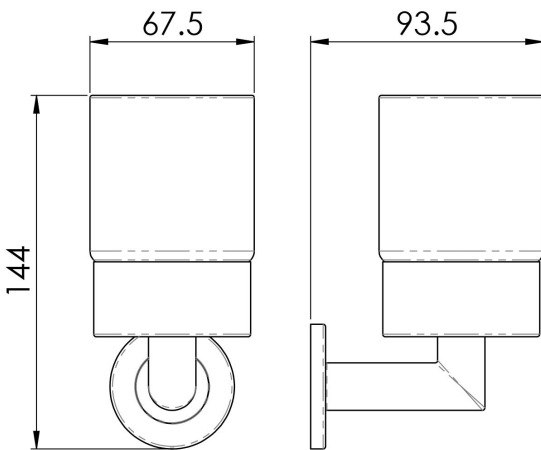

Stainless Steel Single Tumbler and Holder

LX12SS

A frosted glass tumbler and holder secured onto a concealed fix rose. DeLeau LX, a contemporary modern range of stylish bathroom fittings in Grade 316 Stainless Steel . Each component comes with fixing screws, wallplugs and concealed fixing plate. Deleau (from the French meaning water) is the architectural quality range of bathroom ancillary products.