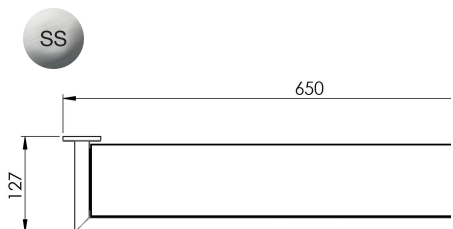

Stainless Steel Glass Shelf

LX25SS

A frosted glass shelf recessed into a mitred round bar secured onto two concealed fix roses. ideal for easy accessible storage space. DeLeau LX, a contemporary modern range of stylish bathroom fittings in Grade 316 Stainless Steel . Each component comes with fixing screws, wallplugs and concealed fixing plate.