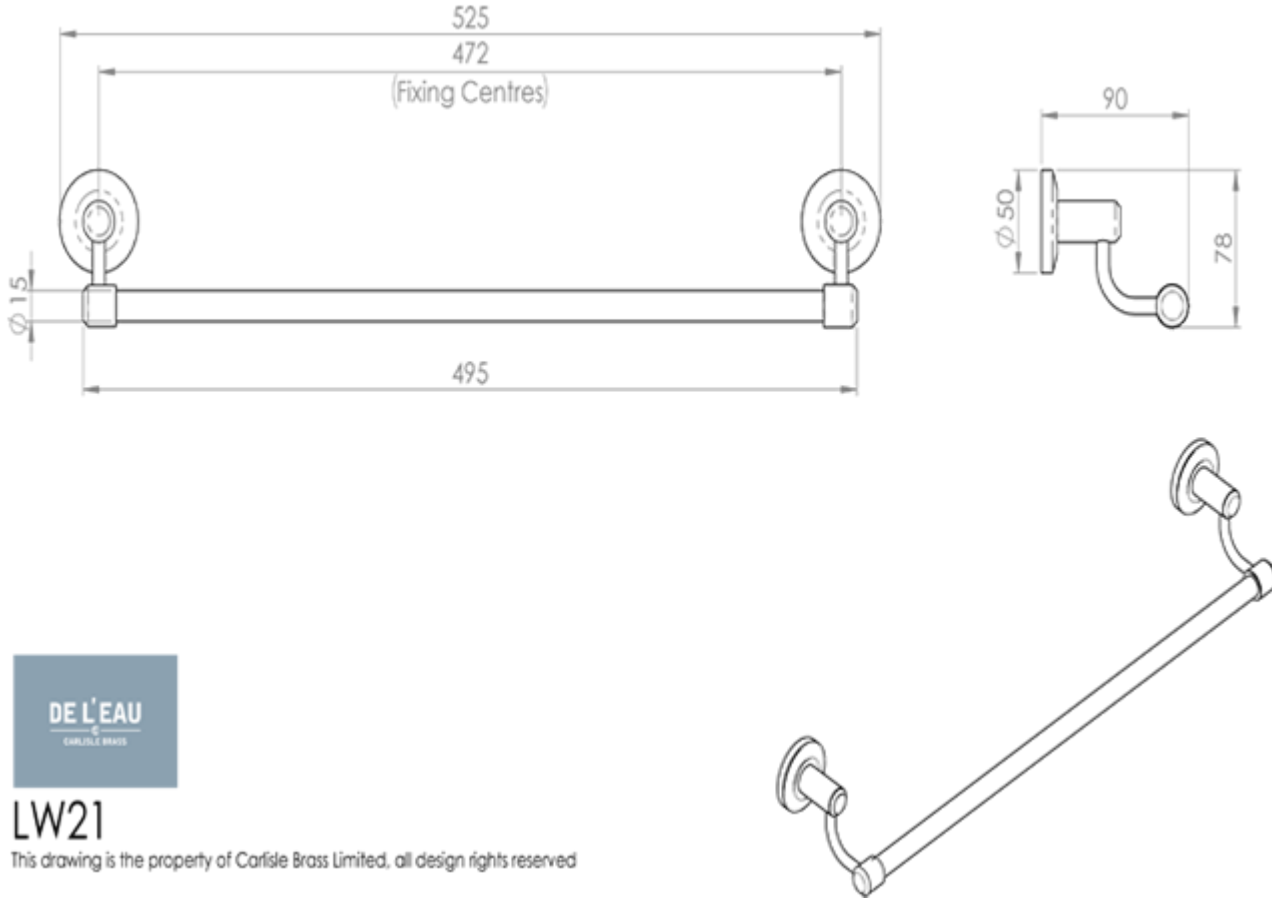

### Description

---

Single round bar offset rail suspended from the end pedestals and secured onto two concealed fix roses. Available in three sizes. DeLeau LW, a

contemporary modern range of stylish polished chrome bathroom fittings. Each component comes with fixing screws, wallplugs and concealed fixing plate. Deleau (from the French meaning water) is the architectural quality range of bathroom ancillary products. A luxurious style evoking elegance and finesse, making a wonderful addition to grace any bathroom. Suitable for domestic and commercial use.

### Technical Details

---

**LW21**

This drawing is the property of Carlisle Brass Limited, all design rights reserved

## Additional Information

---

Short Description	DeLeau LW Single Towel Rail
SKU	LW21
Brands	De'Leau
Technical	4
Line Drawings	LW21.PDF

## Product Options

---

Finishes:	Polished Chrome
Sizes:	78mm Height, 525mm Overall, 90mm Projection