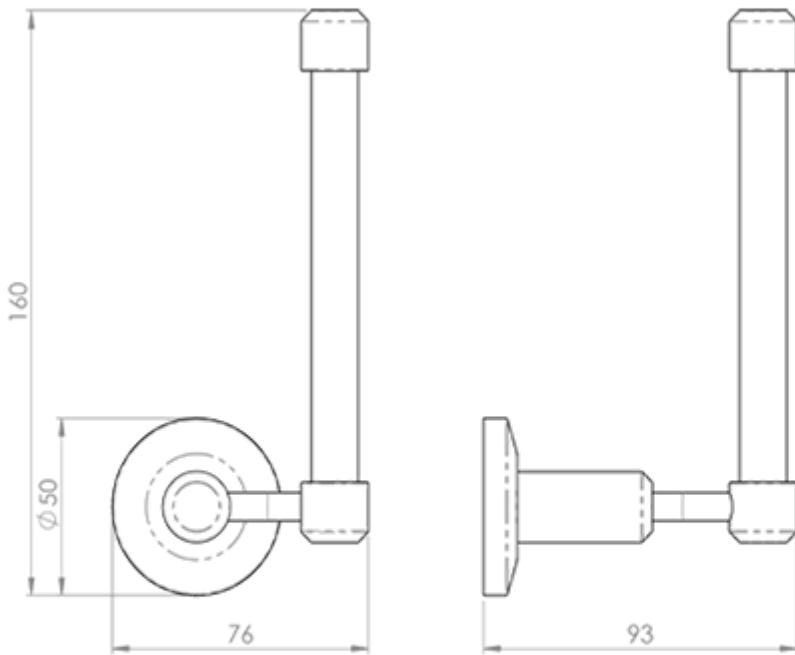

### Description

---

A straight round bar with a smooth domed pinnacle. Slightly offset and projecting from its pedestal it is secured onto a concealed fix rose. DeLeau LW, a

contemporary modern range of stylish polished chrome bathroom fittings. Each component comes with fixing screws, wallplugs and concealed fixing plate. Deleau (from the French meaning water) is the architectural quality range of bathroom ancillary products. A luxurious style evoking elegance and finesse, making a wonderful addition to grace any bathroom. Suitable for domestic and commercial use.

### Technical Details

---

LW08

This drawing is the property of Carlisle Brass Limited, all design rights reserved

## Additional Information

---

SKU	LW08CP
Brands	De'Leau
Finishes	Polished Chrome
Sizes	168mm Height, 80mm Width, 92mm Projection
Technical	4
Line Drawings	LW08.PDF