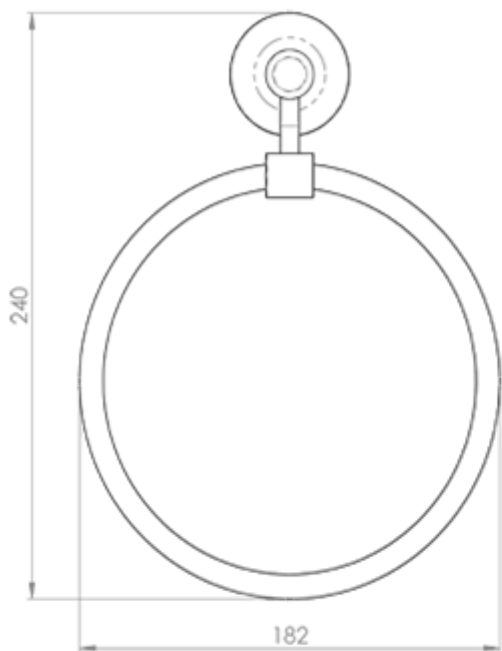

Tempo Towel Ring

Product Images

Description

A slim towel ring projecting from a short pedestal and secured onto a concealed fix rose. DeLeau LW, a contemporary modern range of stylish polished

chrome bathroom fittings. Each component comes with fixing screws, wallplugs and concealed fixing plate. Deleau (from the French meaning water) is the architectural quality range of bathroom ancillary products. A luxurious style evoking elegance and finesse, making a wonderful addition to grace any bathroom. Suitable for domestic and commercial use.

Technical Details

LW05

This drawing is the property of Carlisle Brass Limited, all design rights reserved

Specification

Additional Information

SKU	LW05CP
Brands	De'Leau
Finishes	Polished Chrome
Sizes	245mm Height, 180mm Width, 92mm Projection
Technical	4
Line Drawings	LW05.pdf
Unit of Sale	Each