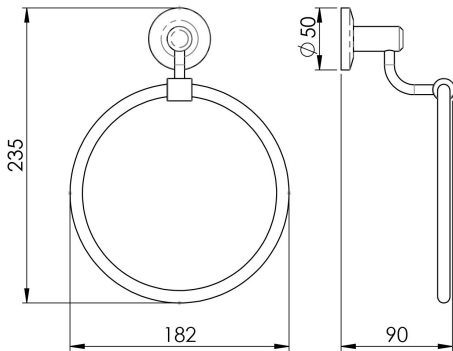

## Tempo Towel Ring

LW05CP

A slim towel ring projecting from a short pedestal and secured onto a concealed fix rose. DeLeau LW, a contemporary modern range of stylish polished chrome bathroom fittings. Each component comes with fixing screws, wallplugs and concealed fixing plate. Deleau (from the French meaning water) is the architectural quality range of bathroom ancillary products.