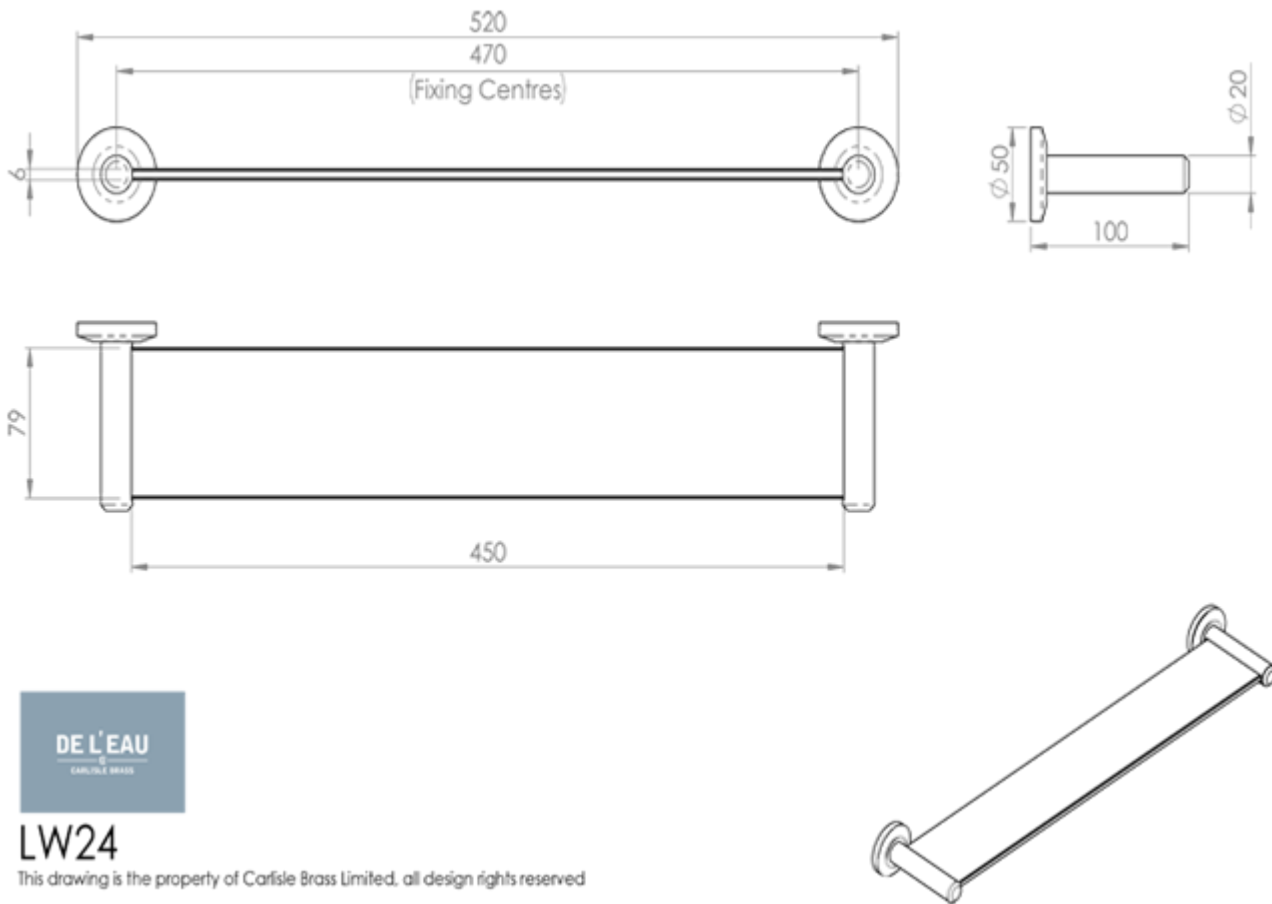

Tempo Glass Shelf and Brackets 520mm

Product Images

Description

A glass shelf recessed into the end pedestals and secured onto two concealed fix roses. Available in 3 sizes. DeLeau LW, a contemporary modern range of

stylish polished chrome bathroom fittings. Each component comes with fixing screws, wallplugs and concealed fixing plate. Deleau (from the French meaning water) is the architectural quality range of bathroom ancillary products. A luxurious style evoking elegance and finesse, making a wonderful addition to grace any bathroom. Suitable for domestic and commercial use.

[Click here for care instructions](#)

Technical Details

Specification

Additional Information

Short Description	DeLeau LW Glass Shelf
SKU	LW24CP
Brands	Carlisle Brass
Finishes	Polished Chrome
Sizes	50mm Height, 520mm Overall, 100mm Projection
Technical	4
Line Drawings	LW24.PDF
Unit of Sale	Each