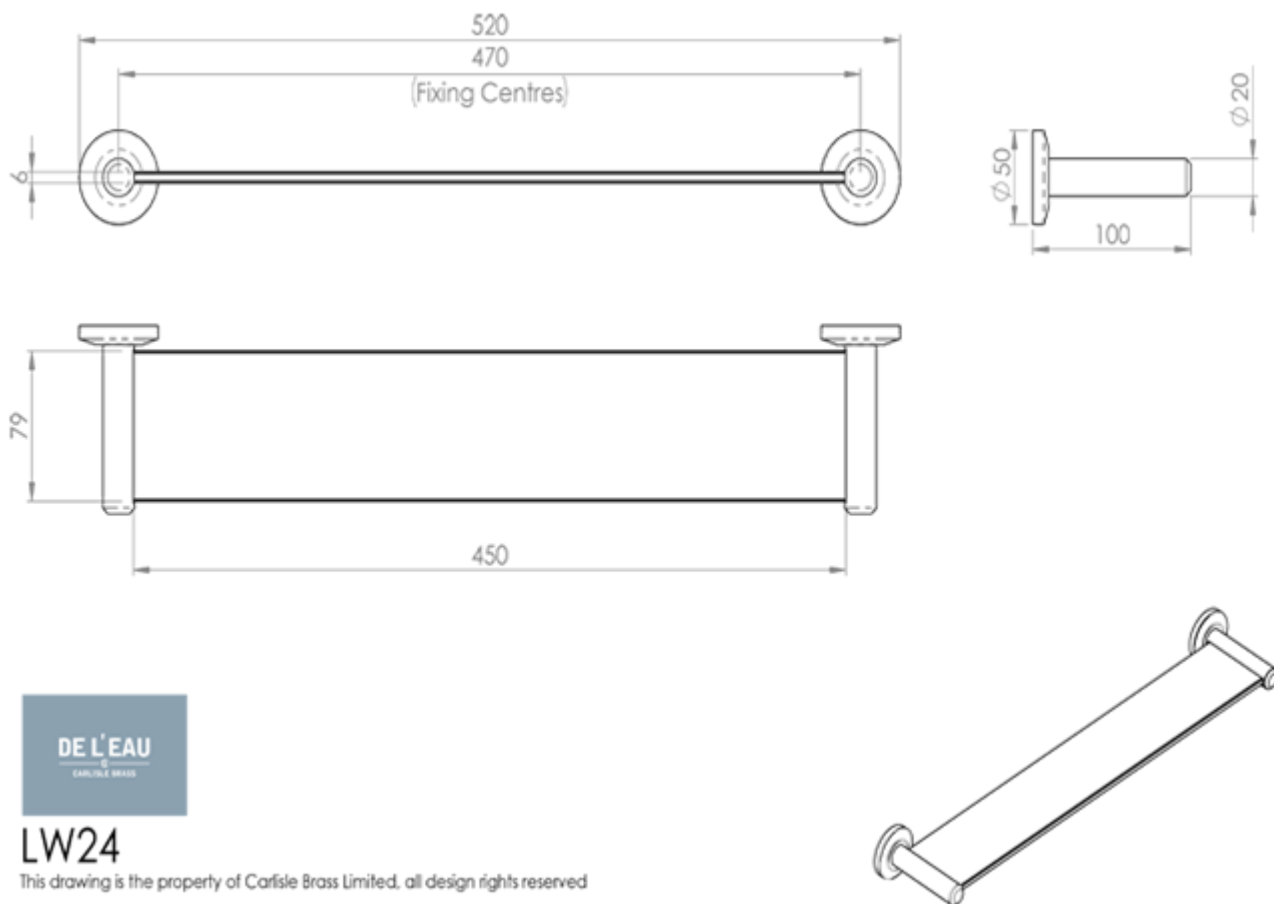

Tempo Glass Shelf and Brackets

Product Images

Description

A glass shelf recessed into the end pedestals and secured onto two concealed fix roses. Available in 3 sizes. DeLeau LW, a contemporary modern range of

stylish polished chrome bathroom fittings. Each component comes with fixing screws, wallplugs and concealed fixing plate. Deleau (from the French meaning water) is the architectural quality range of bathroom ancillary products. A luxurious style evoking elegance and finesse, making a wonderful addition to grace any bathroom. Suitable for domestic and commercial use.

Technical Details

LW24

This drawing is the property of Carlisle Brass Limited. all design rights reserved

Specification

Additional Information

SKU	LW24
Brands	De'Leau
Technical	4
Line Drawings	LW24.PDF

Product Options

Finishes: Polished Chrome

Sizes: 50mm Height, 520mm Overall, 100mm Projection