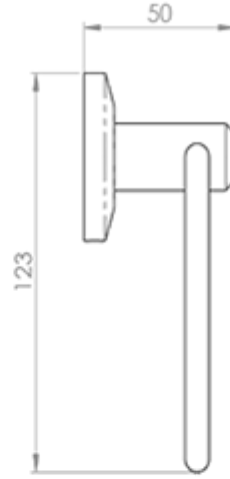

modern range of stylish polished chrome bathroom fittings. Each component comes with fixing screws, wallplugs and concealed fixing plate. Deleau (from the French meaning water) is the architectural quality range of bathroom ancillary products. A luxurious style evoking elegance and finesse, making a wonderful addition to grace any bathroom. Suitable for domestic and commercial use.

Technical Details

LW07

This drawing is the property of Carlisle Brass Limited, all design rights reserved

Specification