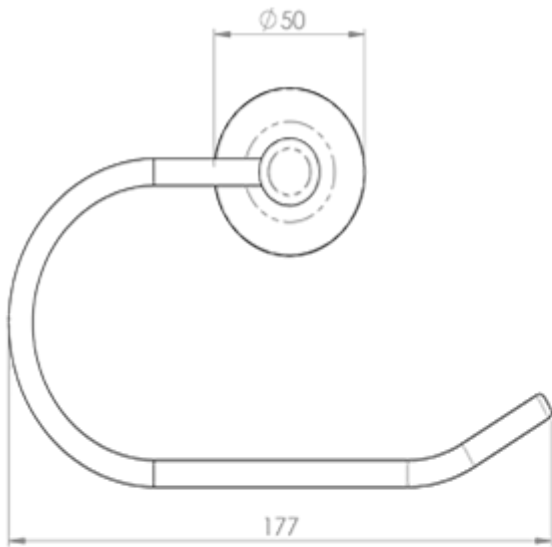

### Description

---

A slender formed round bar paper holder. Freely rotating on a short pedestal and secured onto a concealed fix rose. DeLeau LW, a contemporary

modern range of stylish polished chrome bathroom fittings. Each component comes with fixing screws, wallplugs and concealed fixing plate. Deleau (from the French meaning water) is the architectural quality range of bathroom ancillary products. A luxurious style evoking elegance and finesse, making a wonderful addition to grace any bathroom. Suitable for domestic and commercial use.

## Technical Details

---

LW07

This drawing is the property of Carlisle Brass Limited, all design rights reserved

## Additional Information

---

SKU	LW07CP
Brands	De'Leau
Finishes	Polished Chrome
Sizes	120mm Height, 180mm Width, 50mm Projection
Technical	4
Line Drawings	LW07.PDF