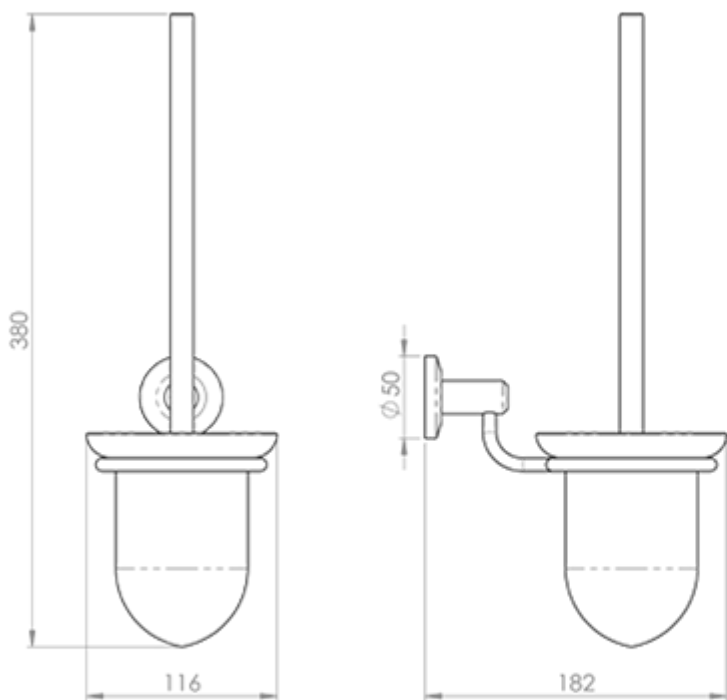

Tempo Toilet Brush and Holder

Product Images

Description

Wall mounted on a concealed fix rose providing a neat solution to a free standing obstacle. DeLeau LW, a contemporary modern range of stylish polished

chrome bathroom fittings. Each component comes with fixing screws, wallplugs and concealed fixing plate. Deleau (from the French meaning water) is the architectural quality range of bathroom ancillary products. A luxurious style evoking elegance and finesse, making a wonderful addition to grace any bathroom. Suitable for domestic and commercial use.

Technical Details

LW14

This drawing is the property of Carlisle Brass Limited, all design rights reserved

Specification

Additional Information

SKU	LW14CP
Brands	De'Leau
Finishes	Polished Chrome
Sizes	375mm Height, 95mm Width, 172mm Projection
Features	Glass Brush Pot
Technical	4
Line Drawings	LW14.PDF