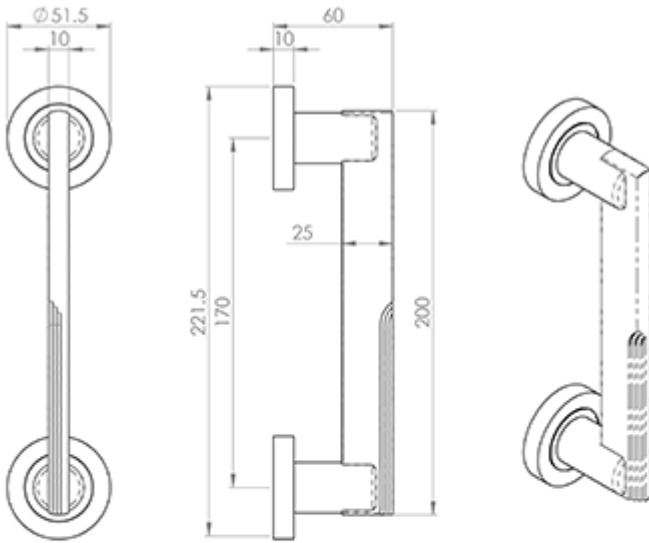

### Description

---

A robust, Art Deco style pull handle on concealed fix 2 part screw on roses. With its stepped detailing at the top and bottom capturing the essence of the

Art-Deco era it will add flair to any entrance doors. Fire door rated.. Suitable for domestic and commercial use.

## Technical Details

---

 CARLSLE BRASS

**AA19**

This drawing is the property of Carlsle Brass Limited, all design rights reserved

## Specification

---

## Additional Information

---

SKU	AA19 Range
Brands	Manital
Technical	4
Line Drawings	AA19.pdf

---

Finishes:

Polished Chrome

Sizes:

222mm Overall Length, 51mm Dia. Rose, 70mm Projection, 171mm Centres