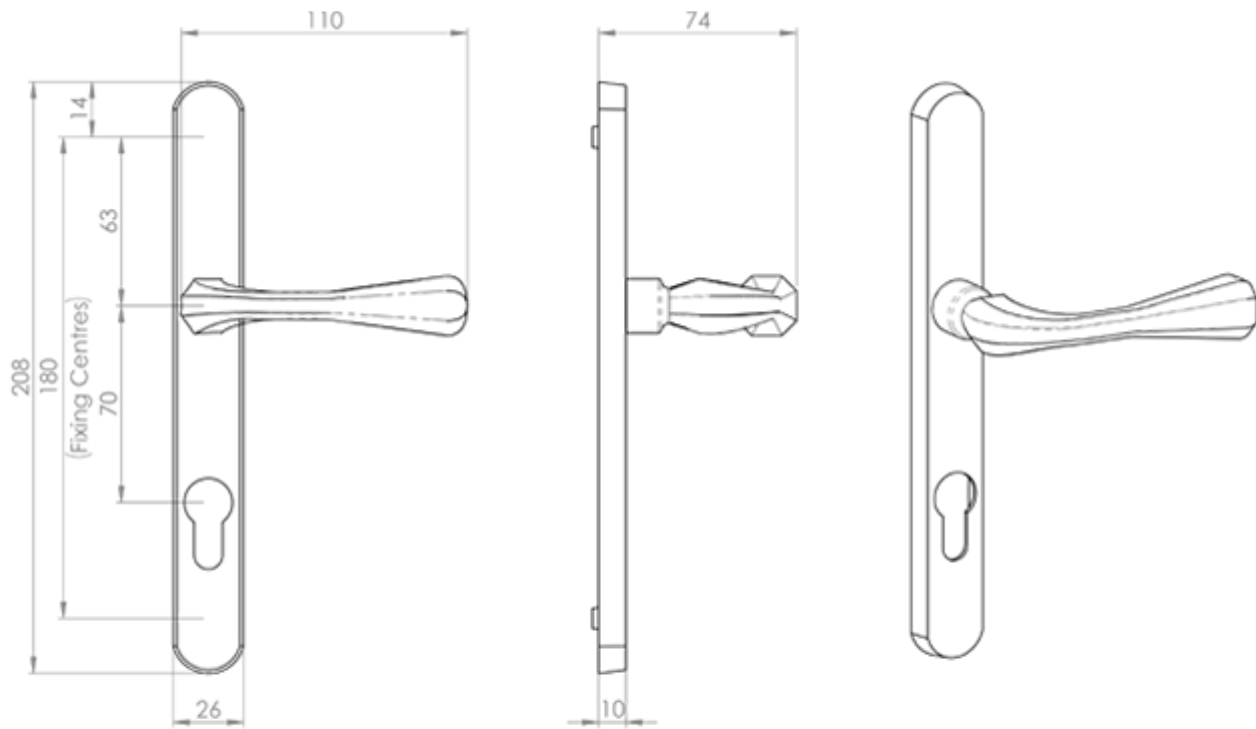

to a rotund end making this handle very easy to grasp. The handle has fabulous ergonomics fitting comfortably in hand and giving a good positive action in operation. Comes with a 10 year mechanical guarantee. Suitable for domestic and commercial use.

Technical Details

CARLISLE BRASS

AQ1NP

This drawing is the property of Carlisle Brass Limited, all design rights reserved

Additional Information

Short Description	Astro Lever on Euro Lock Narrowplate
SKU	AQ1NP Range
Brands	Manital
Line Drawings	AQ1NP.PDF,AQ1NP92..PDF

Product Options

Finishes:	Polished Chrome
	Satin Chrome
	Polished Brass
Sizes:	208mm x 26mm, 92mm Centres, 124mm Fixing Centres
	208mm x 26mm, 70mm Centres, 180mm Fixing Centres