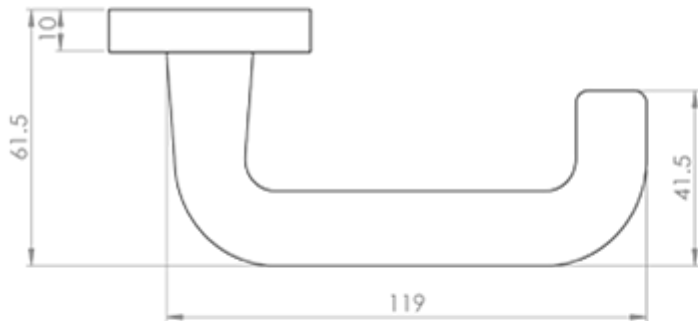

CARLISLE BRASS

AQ2

This drawing is the property of Carlisle Brass Limited, all design rights reserved

Specification

Additional Information

SKU	AQ2-SC
Brands	Manital
Finishes	Satin Chrome
Sizes	51mm Rose Dia.
Features	Screw on Rose
Technical	4,26
Line Drawings	AQ2.PDF