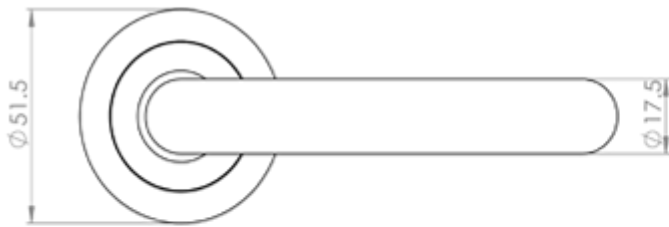

CARLISLE BRASS

AQ2

This drawing is the property of Carlisle Brass Limited, all design rights reserved

Specification

Additional Information

SKU	AQ2-SC
Brands	Manital
Finishes	Satin Chrome
Sizes	51mm Rose Dia.
Features	Screw on Rose
Technical	4,26
Line Drawings	AQ2.PDF