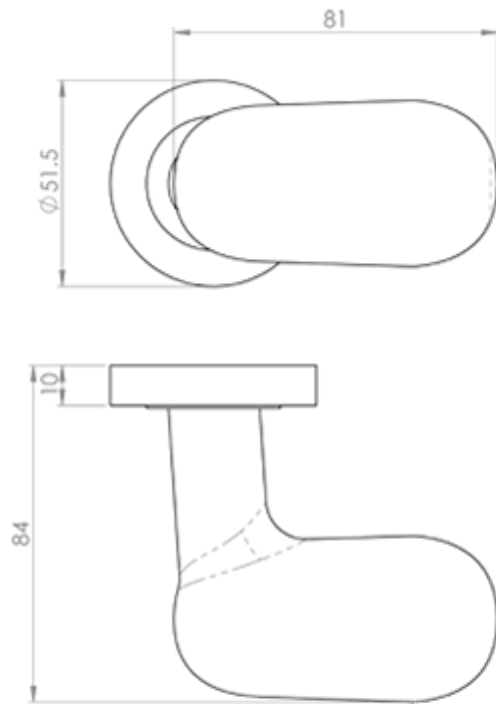

Uovo Lever on Round Rose in Polished Chrome

Product Images

Description

A substantial rounded heavyweight lever on a concealed fix round rose providing a secure and neat finish. The handle offers a very comfortable feel.

Technical Details

 CARLISLE BRASS

UO5

This drawing is the property of Carlisle Brass Limited, all design rights reserved

Specification

Additional Information

SKU	UO5CP
Brands	Manital
Finishes	Polished Chrome
Sizes	51mm Rose Dia.
Features	Screw on Rose
Technical	4,26
Line Drawings	UO5.pdf