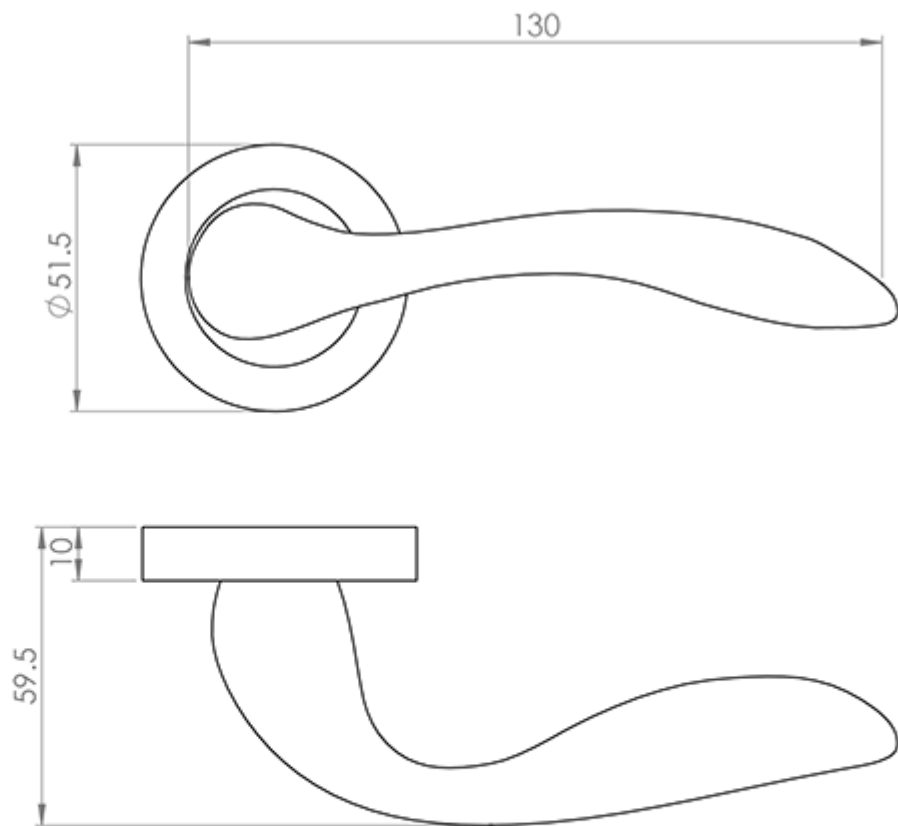

stylish looks. Comes with a 10 year mechanical guarantee and is Fire door rated. Suitable for domestic and commercial use.

[Click here for care instructions](#)

Technical Details

MANITAL
GI5

This drawing is the property of Carlisle Brass Limited, all design rights reserved

Specification