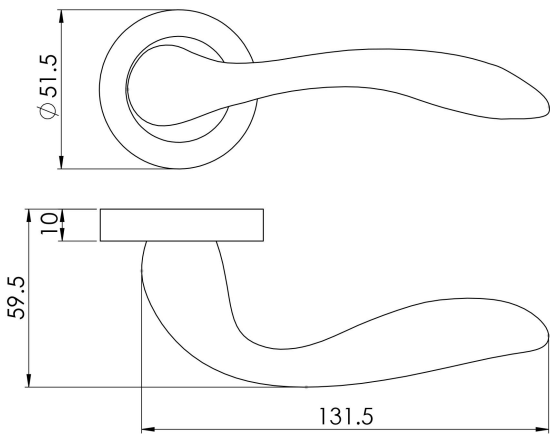

Giava Lever on Round Rose in Polished Brass

G15

Lever on concealed fix 2 part screw on round rose. The ergonomic contours of the lever blend seamlessly with the hand offering comfort as well as stylish looks. Comes with a 10 year mechanical guarantee and is Fire door rated. Suitable for domestic and commercial use.