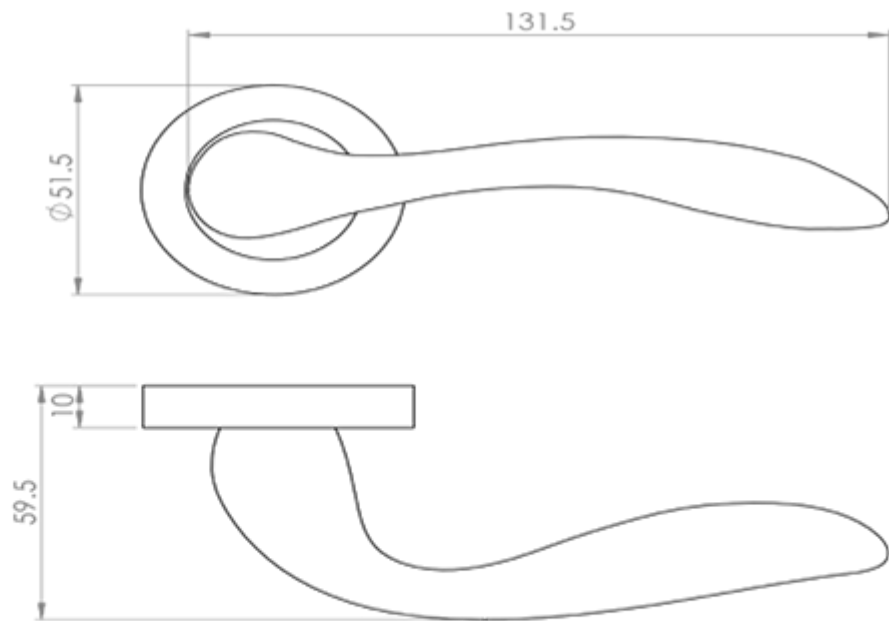

stylish looks. Comes with a 10 year mechanical guarantee and is Fire door rated. Suitable for domestic and commercial use.

Technical Details

© CARLISLE BRASS

GI5

This drawing is the property of Carlisle Brass Limited, all design rights reserved

Specification