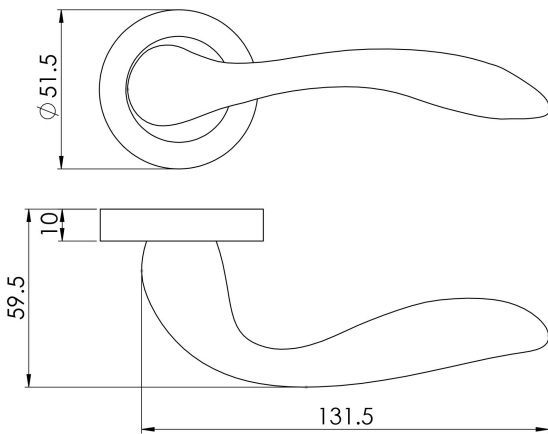

Giava Lever on Round Rose

GI5 Range

Lever on concealed fix 2 part screw on round rose. The ergonomic contours of the lever blend seamlessly with the hand offering comfort as well as stylish looks. Comes with a 10 year mechanical guarantee and is Fire door rated. Suitable for domestic and commercial use.