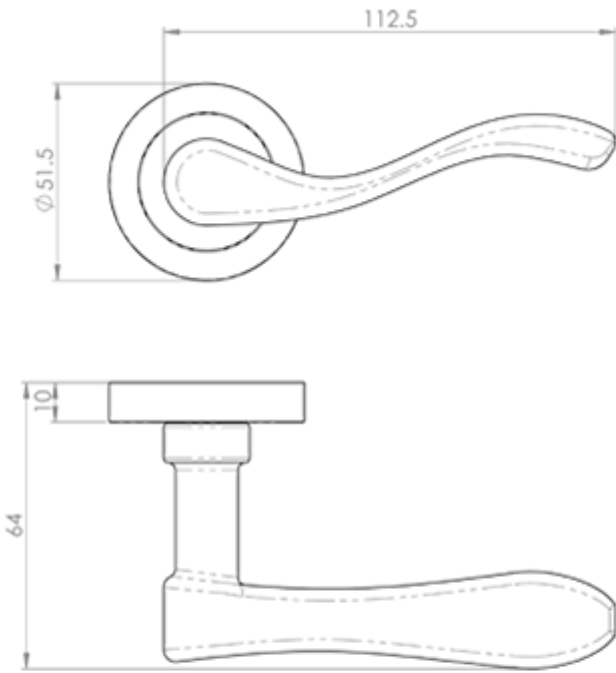

## Apollo Lever on Round Rose in Polished Brass

### Product Images

---

### Description

---

Lever on concealed fix 2 part screw on round rose. A robust curved lever which fits neatly in the hand and provides a comfortable and positive action in use. Comes with a 10 year mechanical guarantee and is Fire door rated. Suitable for domestic and commercial use.

### Technical Details

---

**AQ3**

This drawing is the property of Carlisle Brass Limited, all design rights reserved

**Specification**

**Additional Information**

SKU	AQ3
Brands	Manital
Finishes	Polished Brass
Sizes	51mm Rose Dia.
Features	Screw on Rose
Technical	4,26
Line Drawings	AQ3.PDF