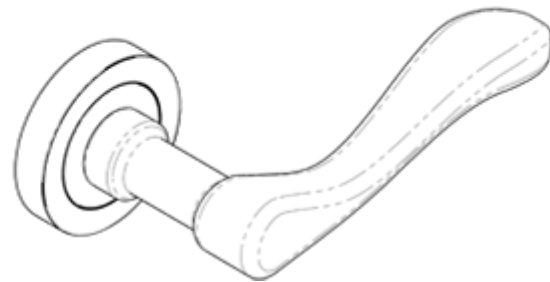

## Apollo Lever on Round Rose in Polished Brass

### Product Images

---

### Description

---

Lever on concealed fix 2 part screw on round rose. A robust curved lever which fits neatly in the hand and provides a comfortable and positive action in use. Comes with a 10 year mechanical guarantee and is Fire door rated. Suitable for domestic and commercial use.

### Technical Details

---

**AQ3**

This drawing is the property of Carlisle Brass Limited, all design rights reserved

**Specification**

**Additional Information**

SKU	AQ3
Brands	Manital
Finishes	Polished Brass
Sizes	51mm Rose Dia.
Features	Screw on Rose
Technical	4,26
Line Drawings	AQ3.PDF