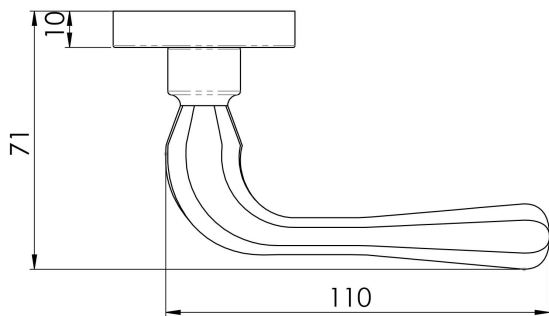

## Astro Lever on Round Rose

AQ1CP

Lever on concealed fix 2 part screw on round rose. A smooth round bar lever which expands to a rotund end making this handle very easy to grasp. The handle has fabulous ergonomics, fitting comfortably in the hand and giving a good positive action in operation. Comes with a 10 year mechanical guarantee and is Fire door rated.