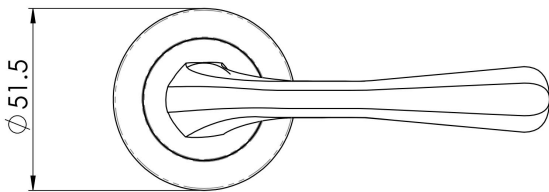

## Astro Lever on Round Rose

AQ1CP

Lever on concealed fix 2 part screw on round rose. A smooth round bar lever which expands to a rotund end making this handle very easy to grasp. The handle has fabulous ergonomics, fitting comfortably in the hand and giving a good positive action in operation. Comes with a 10 year mechanical guarantee and is Fire door rated.