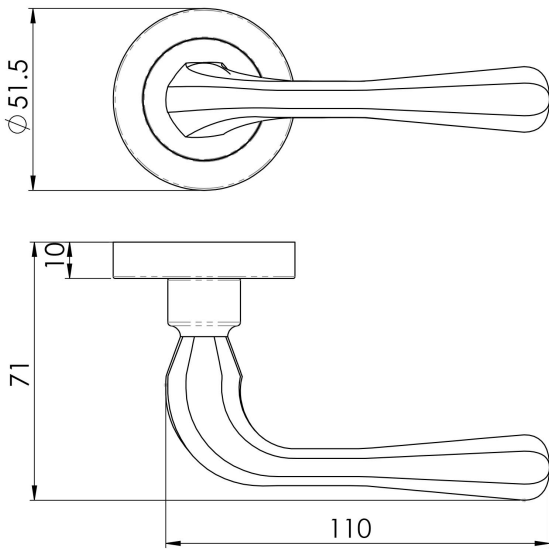

## Astro Lever on Round Rose in Polished Brass

AQ1

Lever on concealed fix 2 part screw on round rose. A smooth round bar lever which expands to a rotund end making this handle very easy to grasp. The handle has fabulous ergonomics, fitting comfortably in the hand and giving a good positive action in operation. Comes with a 10 year mechanical guarantee and is Fire door rated.