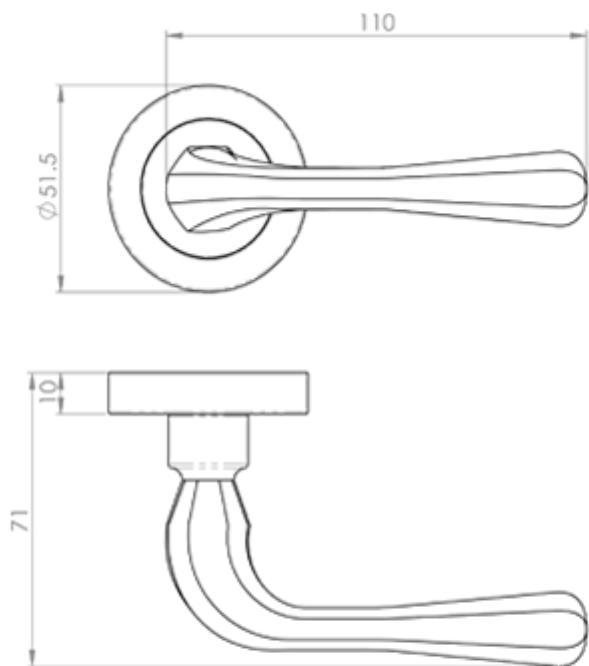

Astro Lever on Round Rose in Polished Brass

Product Images

Description

Lever on concealed fix 2 part screw on round rose. A smooth round bar lever which expands to a rotund end making this handle very easy to grasp. The

Technical Details

 CARLISLE BRASS

AQ1

This drawing is the property of Carlisle Brass Limited, all design rights reserved

Specification

Additional Information

SKU	AQ1
Brands	Manital
Finishes	Polished Brass
Sizes	50mm Rose Dia.
Features	Screw on Rose
Technical	4,26
Line Drawings	AQ1.PDF