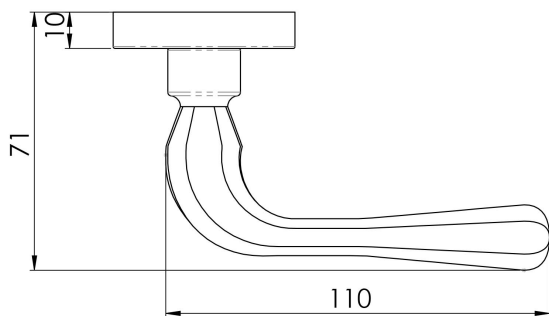

Astro Lever on Round Rose in Satin Chrome

AQ1SC

Lever on concealed fix 2 part screw on round rose. A smooth round bar lever which expands to a rotund end making this handle very easy to grasp. The handle has fabulous ergonomics, fitting comfortably in the hand and giving a good positive action in operation. Comes with a 10 year mechanical guarantee and is Fire door rated.