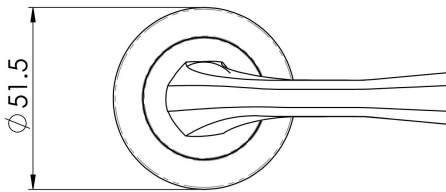

Astro Lever on Round Rose in Satin Chrome

AQ1SC

Lever on concealed fix 2 part screw on round rose. A smooth round bar lever which expands to a rotund end making this handle very easy to grasp. The handle has fabulous ergonomics, fitting comfortably in the hand and giving a good positive action in operation. Comes with a 10 year mechanical guarantee and is Fire door rated.