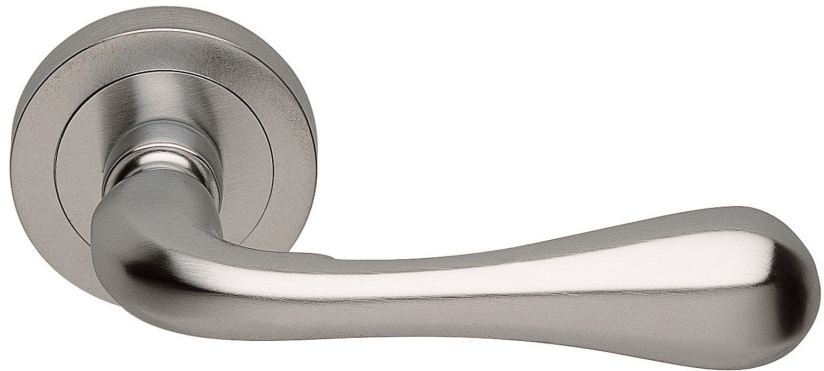

Astro Lever on Round Rose in Satin Chrome

AQ1SC

Lever on concealed fix 2 part screw on round rose. A smooth round bar lever which expands to a rotund end making this handle very easy to grasp. The handle has fabulous ergonomics, fitting comfortably in the hand and giving a good positive action in operation. Comes with a 10 year mechanical guarantee and is Fire door rated.