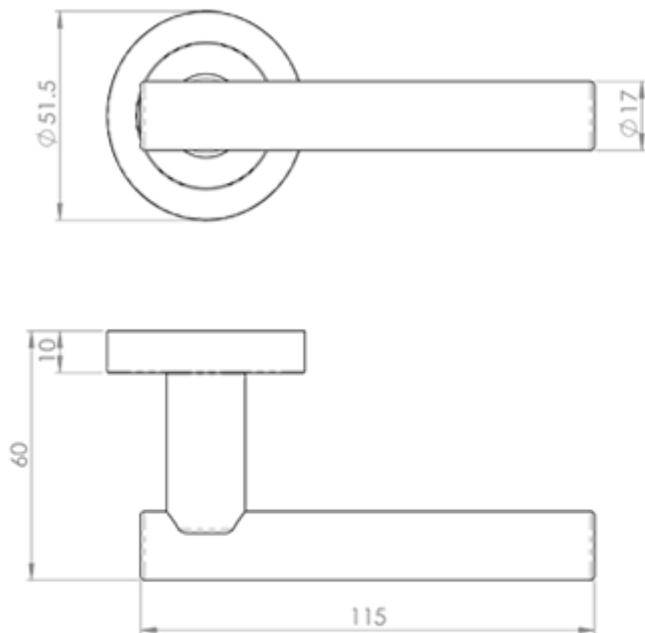

will look good in any environment. Comes with a 10 year mechanical guarantee and is Fire door rated.

Technical Details

© CARLISLE BRASS

AQ4

This drawing is the property of Carlisle Brass Limited, all design rights reserved

Specification